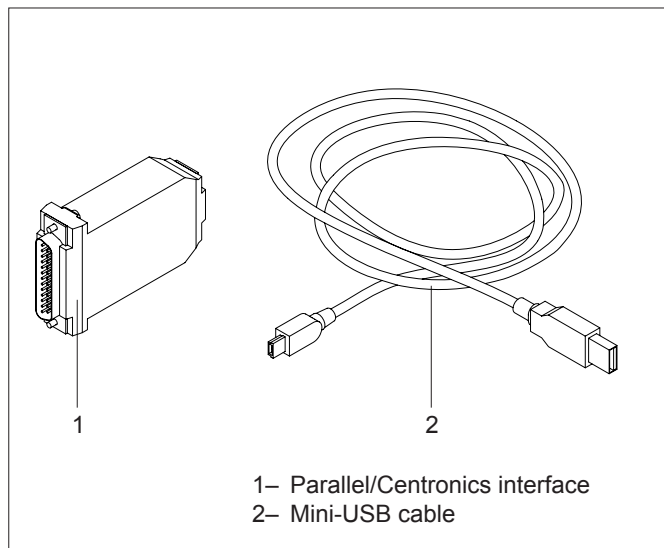

Operating Instructions

Parallel/Centronics Interface (Part No. 5954200)

Edition: 3/10 · Part No. 9008513

Function

With the external Parallel/Centronics interface printers of the A+ and MACH4 series can be connected to the parallel interface of a computer.

To operate the Parallel/Centronics interface printer the firmware version 3.07 or higher is needed !

Montage

- ▶ Connect the Parallel/Centronics interface (1) with the 25-pin plug to the parallel interface of the computer.
- ▶ Connect the Parallel/Centronics interface (1) to an USB-Master interface (3) of the printer using the Mini-USB cable (2).

Setup

The parallel interface basically works in the bidirectional mode.

The bidirectional mode can be switched off in the setup at

```
Setup>Interface>IEEE1284.
```

In that case the interface works as a standard Centronics interface.