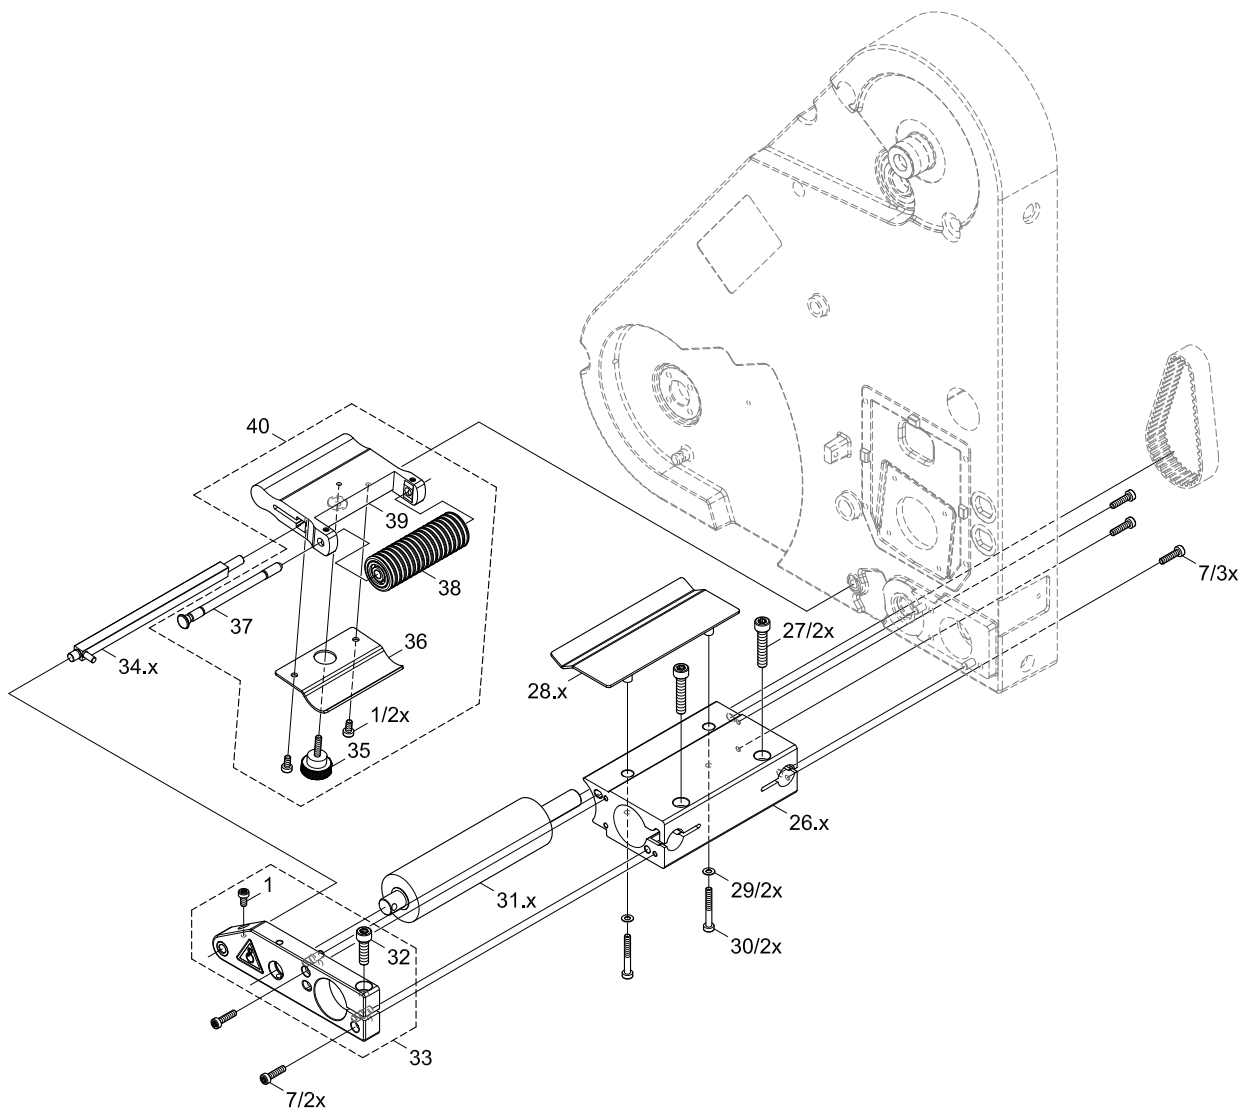

No.	Part No.	Description	PU	Notes	Serial No.	
					from	to
1	5902837.001	Screw DIN7984-M4x8	10			
7	5902572.001	Screw DIN7984 M4x16	10			
26.1	6130364.001	Profile	1	120		
26.2	6130365.001	Profile	1	180		
27	5902976.001	Screw ISO14579-M6x30	10			
28.1	6130376.001	Guide Plate	1	120		
28.2	6130383.001	Guide Plate	1	180		
29	5903090.001	Washer DIN988-4x8x0.5	10			
30	5902890.001	Screw DIN7984 M4x30	10			
31.1	6130354.001	Roller	1	120		
31.2	6130356.001	Roller	1	180		

No.	Part No.	Description	PU	Notes	Serial No.	
					from	to
32	5902975.001	Screw ISO14579-M6x20	10			
33	6130391.001	Bar	1			
34.1	6130369.001	Axle	1	120		
34.2	6130379.001	Axle	1	180		
35	6130420.001	Knurled Screw M4x16	1			
36	6130373.001	Anti-Clamp Protection	1			
37	6130372.001	Splint	1			
38	5971227.001	Pinch Roller	1			
39	6130371.001	Lever	1			
40	6130374.001	Locking System	1			

Notes	120	ROXI 120R
	180	ROXI 180R