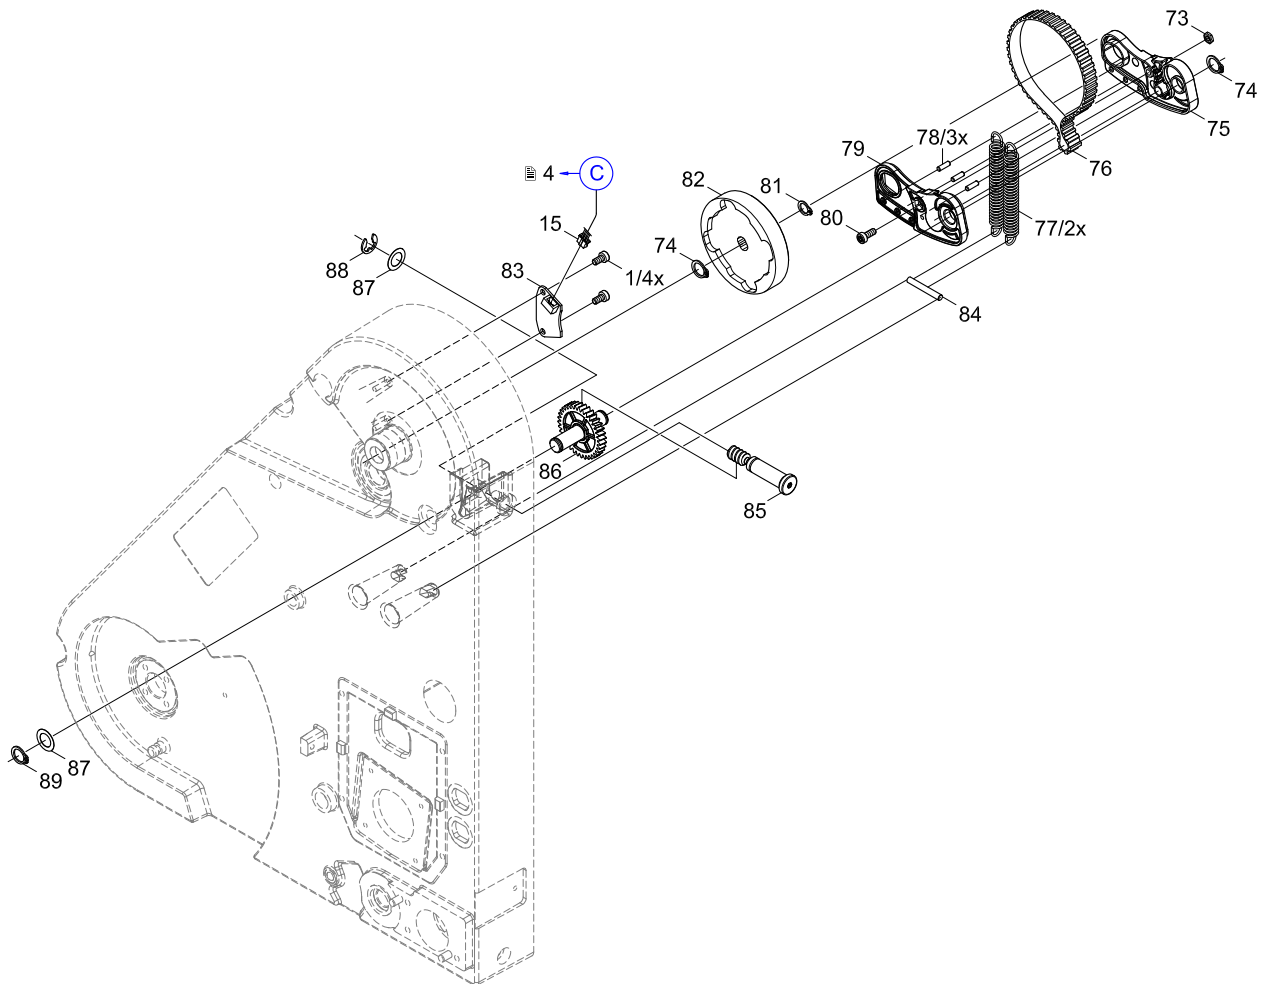

No.	Part No.	Description	PU	Notes	Serial No.	
					from	to
1	5902837.001	Screw DIN7984-M4x8	10			
15	5551022.001	Cable ENDDIM	1			
73	5902582.001	Nut DIN439-M4	10			
74	5903527.001	Snap Ring DIN471-10x1	10			
75	5977623.001	Half Shell	1			
76	5907385.001	Belt 54-T5-10	1			
77	5906302.001	Spring	1			
78	5904122.001	Pin DIN7-3m6x8	10			
79	5977622.001	Half Shell	1			
80	5909209.001	Screw DIN7984 M4x10	10			

No.	Part No.	Description	PU	Notes	Serial No.	
					from	to
81	5903516.001	Snap Ring DIN471-8x0.8	10			
82	6130260.001	Brake Disk	1			
83	5551212.001	PCB Sensor	1			
84	5904148.001	Pin DIN6325-4m6x30	10			
85	6130363.001	Worm Bolt	1			
86	6130362.001	Worm Gear Eccentric	1			
87	5903043.001	Washer DIN988-10x16x0.2	10			
88	5903501.001	E-Ring DIN6799-7	10			
89	5903553.001	Snap Ring DIN471-10	10