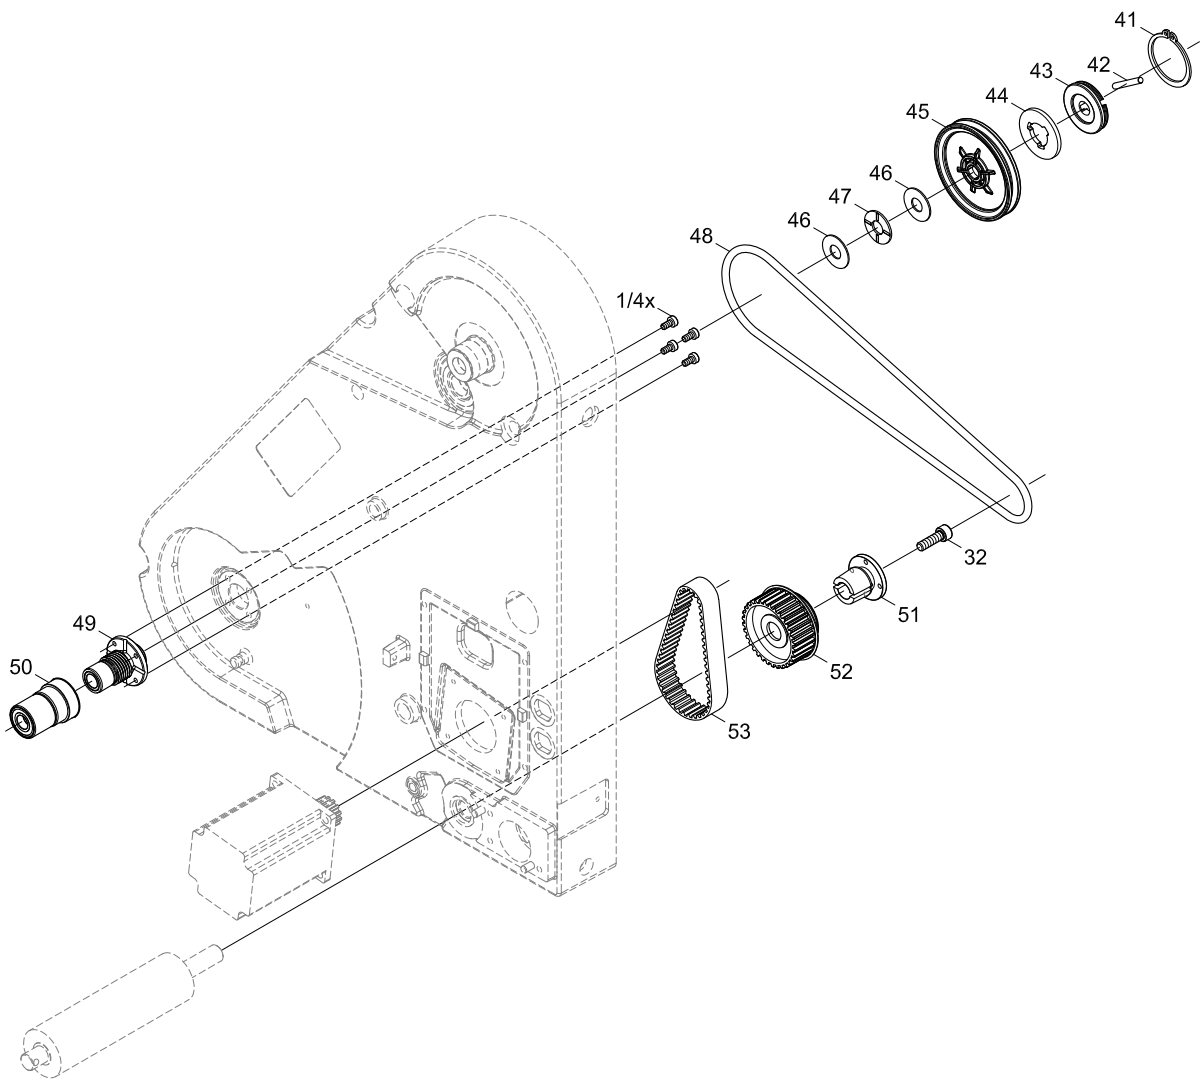

No.	Part No.	Description	PU	Notes	Serial No.	
					from	to
1	5902837.001	Screw DIN7984-M4x8	10			
32	5902975.001	Screw ISO14579-M6x20	10			
41	5903573.001	Snap Ring DIN471-35x1,5	10			
42	5904148.001	Pin DIN6325-4m6x30	10			
43	6130229.001	Friction Disc	1			
44	5970959.001	Friction Surface	1			
45	5970957.001	Gear	1			
46	5901162.001	Washer	1			

No.	Part No.	Description	PU	Notes	Serial No.	
					from	to
47	5901161.001	Needle Ring	1			
48	5906328.001	Round Belt 5,0x585	1			
49	6130394.001	Bushing	1			
50	6130396.001	Lever Bearing	1			
51	6130347.001	Cone	1			
52	6130349.001	Gear 32	1			
53	5907979.001	Belt 51-5M-15	1