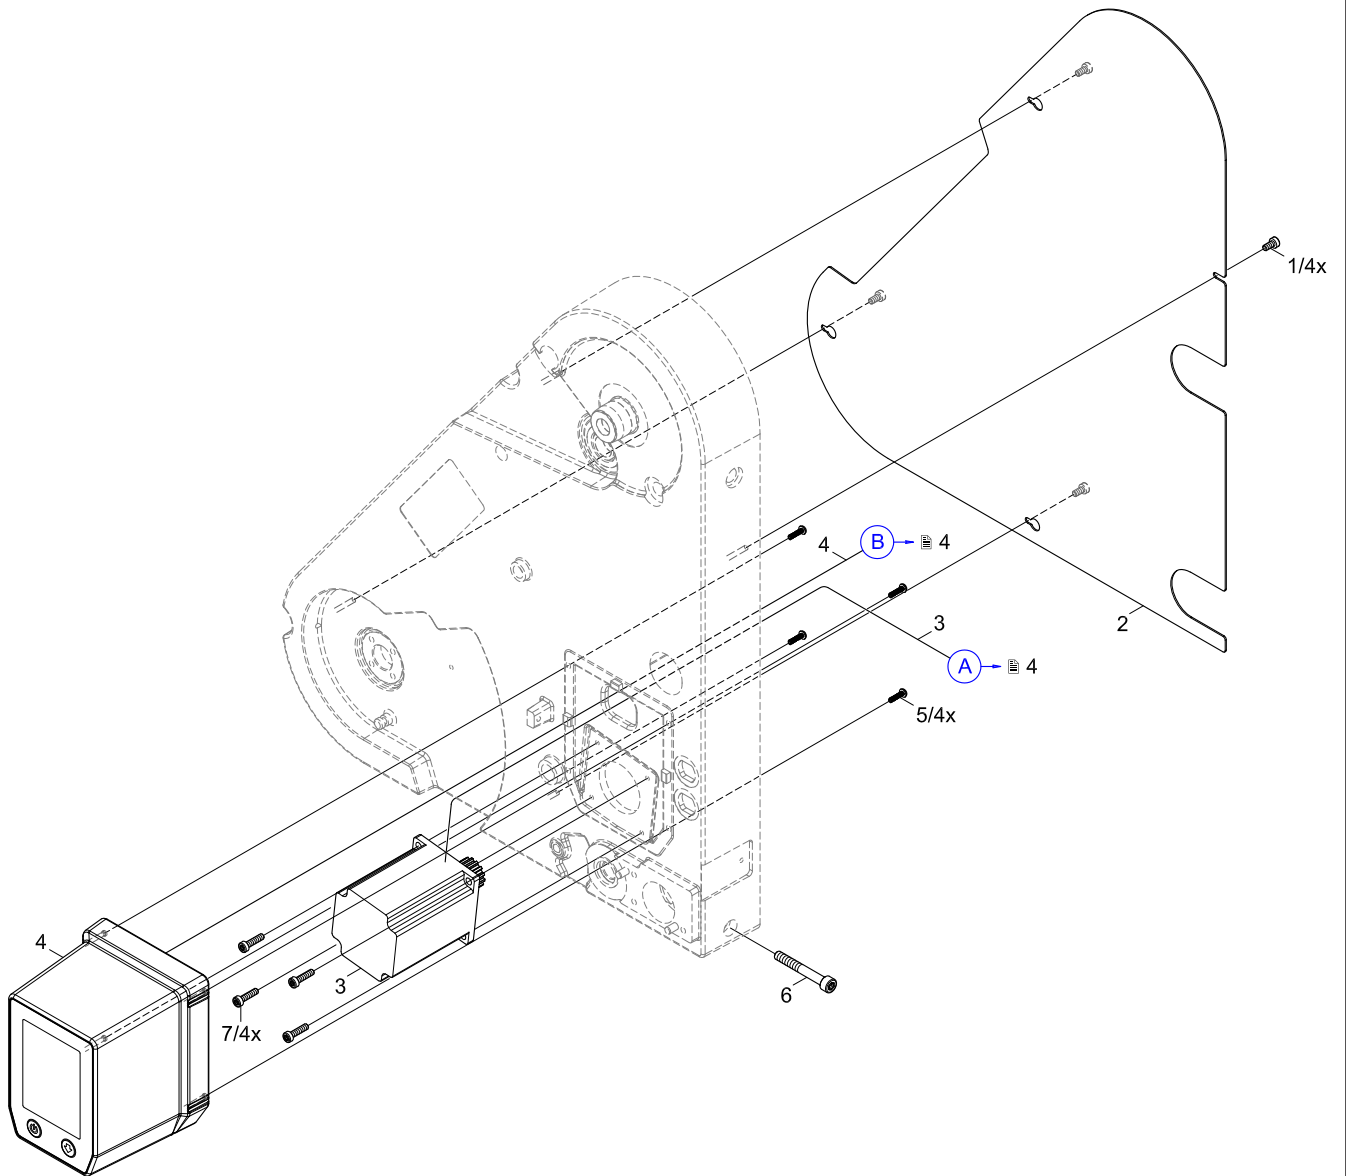

1 Cover, Control Panel, Motor

No.	Part No.	Description	PU	Notes	Serial No.	
					from	to
1	5902837.001	Screw DIN7984-M4x8	10			
2	6130279.001	Cover	1			
3	6130360.001	Stepper Motor	1			
4	6130275.001	Control Panel	1			

No.	Part No.	Description	PU	Notes	Serial No.	
					from	to
5	5902821.001	Screw EJOT-PT-K35x12	10			
6	5902977.001	Screw ISO14579-M6x45	10			
7	5902572.001	Screw DIN7984 M4x16	10