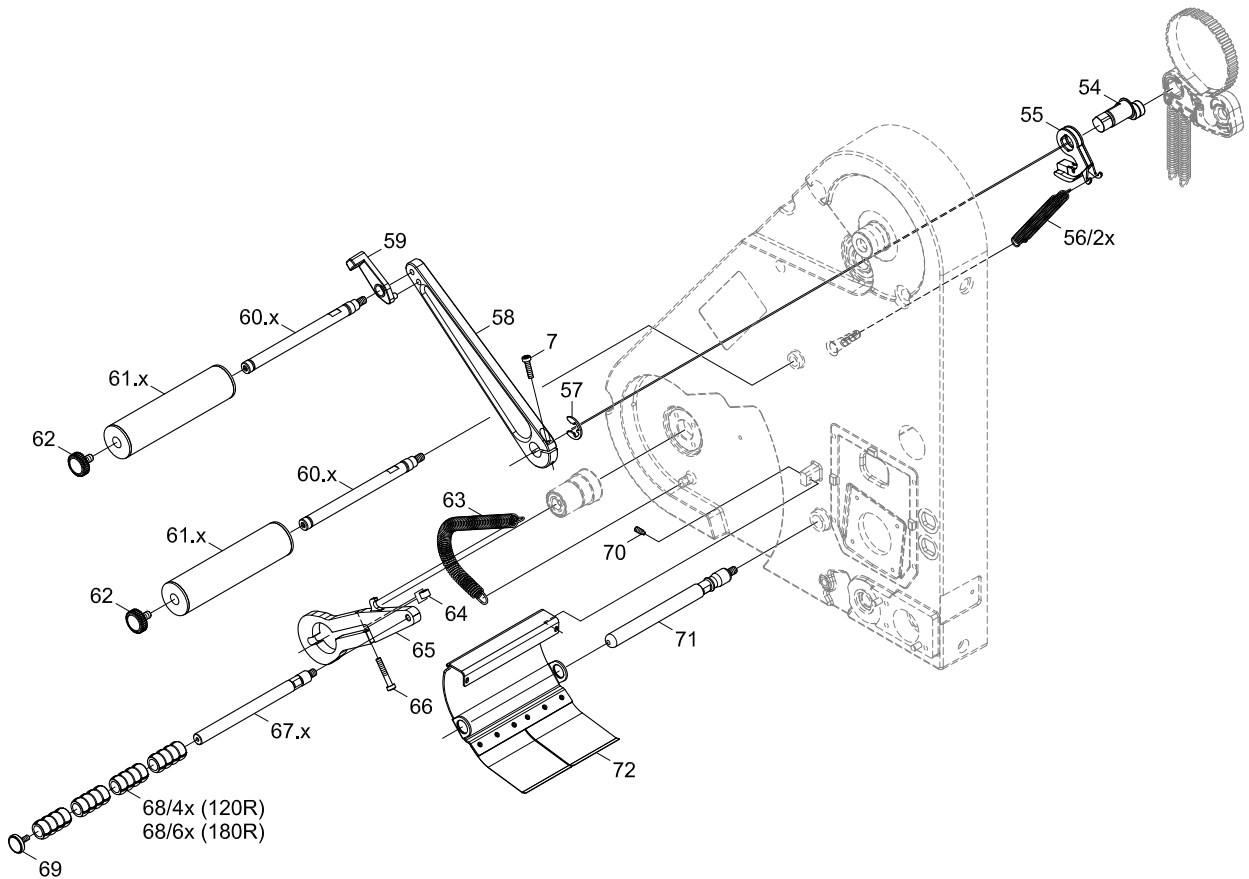

No.	Part No.	Description	PU	Notes	Serial No.	
					from	to
7	5902572.001	Screw DIN7984 M4x16	10			
54	6130272.001	Shaft	1			
55	6130269.001	Spring Guiding	1			
56	5906365.001	Spring	1			
57	5903526.001	E-Ring DIN6799-10	10			
58	5977630.001	Pendulum Arm	1			
59	5983198.001	Paper Guiding	1			
60.1	5983197.001	Axle	1	120		
60.2	5983271.001	Axle	1	180		
61.1	5907561.001	Belt Roller	1	120		
61.2	5907562.001	Belt Roller	1	180		
62	5902980.001	Knurled Screw M6x10	10			

No.	Part No.	Description	PU	Notes	Serial No.	
					from	to
63	5906317.001	Spring	1			
64	5900527.001	Spacer Bushing PA M4x5	10			
65	6130340.001	Pendulum Arm	1			
66	5902863.001	Screw DIN7984-M4x25	10			
67.1	6130343.001	Axle	1	120		
67.2	6130344.001	Axle	1	180		
68	6111001.001	Roller	1			
69	6130419.001	Knurled Screw M4x12	1			
70	5904506.001	Set Screw DIN915-M4x10	10			
71	6130377.001	Axle	1			
72	5971247.001	Brake Plate	1			

Notes	120	ROXI 120R
	180	ROXI 180R