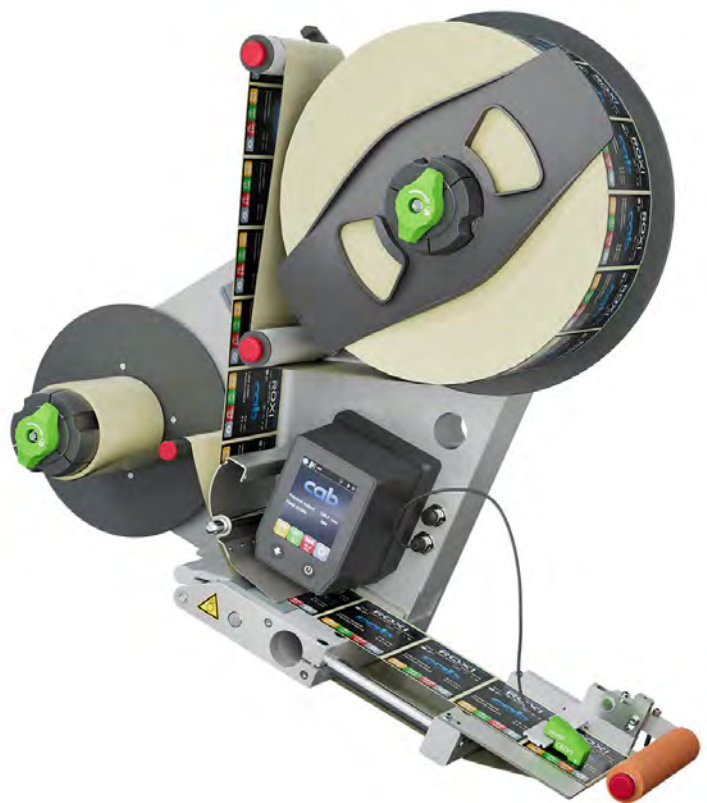

Spare Parts List

Label Dispenser

ROXI RIGHT

for the following products

Family	Type
ROXI	120R
	180R

Table of Contents

1	Cover, Control Panel, Motor	3
2	Electronics, Power Supply	4
3	Transport Unit	5
4	Gear	6
5	Pendulum Arms	7
6	Brake Unwinder	8
7	Unwinder.....	9
8	Rewinder.....	10
9	Spare Parts Register	11