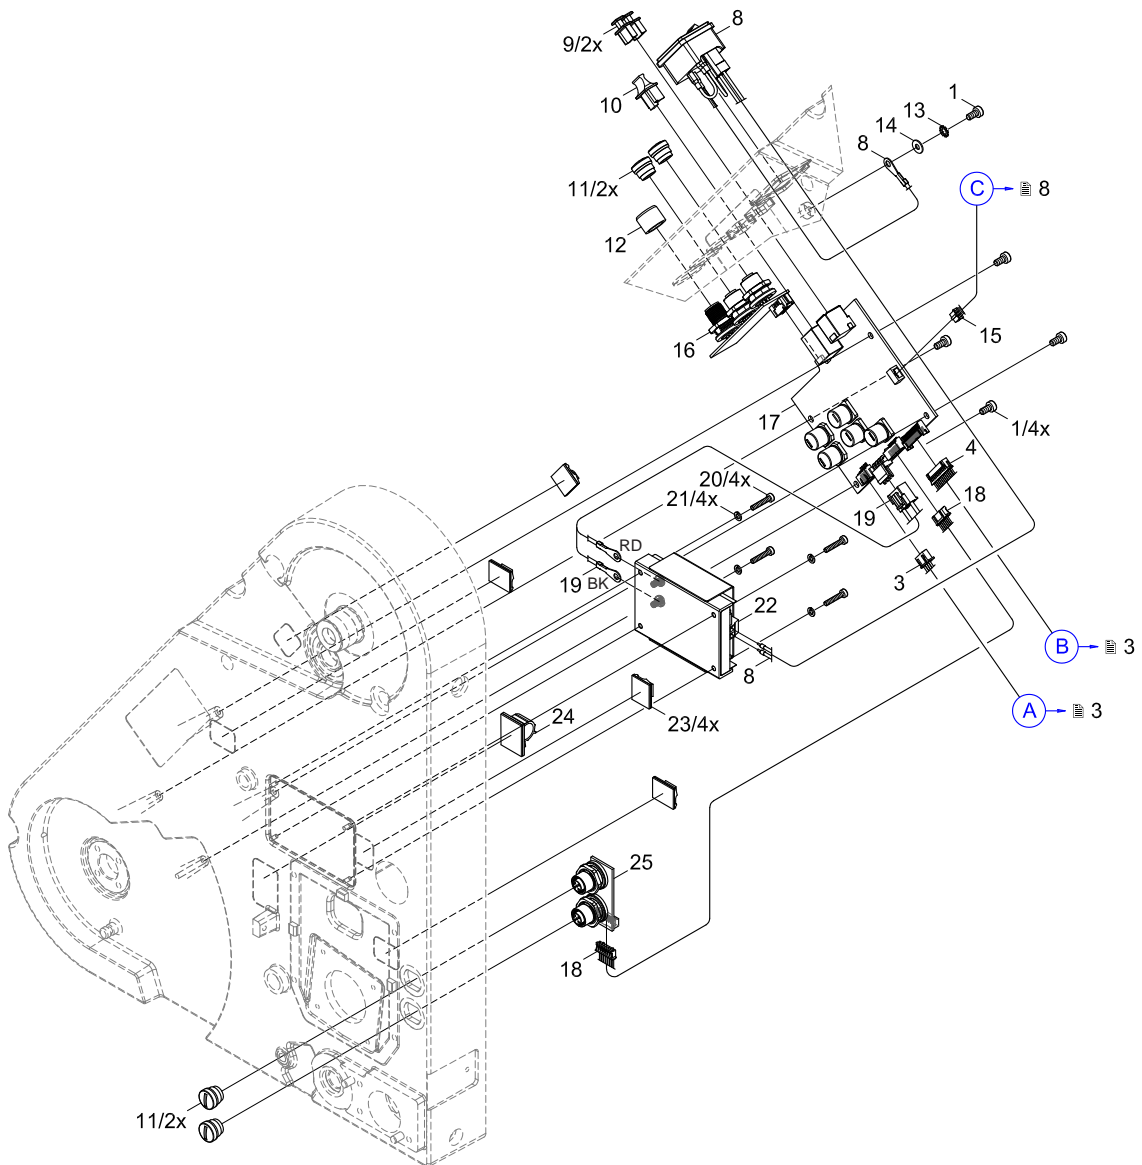

1 Cover, Control Panel, Motor

No.	Part No.	Description	PU	Notes	Serial No.	
					from	to
1	5902837.001	Screw DIN7984-M4x8	10			
2	6130279.001	Cover	1			
3	6130360.001	Stepper Motor	1			
4	6130275.001	Control Panel	1			

No.	Part No.	Description	PU	Notes	Serial No.	
					from	to
5	5902821.001	Screw EJOT-PT-K35x12	10			
6	5902977.001	Screw ISO14579-M6x45	10			
7	5902572.001	Screw DIN7984 M4x16	10			

No.	Part No.	Description	PU	Notes	Serial No.	
					from	to
1	5902837.001	Screw DIN7984-M4x8	10			
3	6130360.001	Stepper Motor	1			
4	6130275.001	Control Panel	1			
8	5551027.001	Power Input Module	1			
9	5906188.001	Protection Cap	1			
10	5906190.001	Protection Cap	10			
11	5907155.001	Cap M12 female	1			
12	5907213.001	Cap M12 male	1			
13	5903117.001	Toothed Washer DIN6797-A4,3	10			
14	5903003.001	Washer DIN125-A4,3	10			
15	5551022.001	Cable ENDDIM	1			

No.	Part No.	Description	PU	Notes	Serial No.	
					from	to
1	5902837.001	Screw DIN7984-M4x8	10			
7	5902572.001	Screw DIN7984 M4x16	10			
26.1	6130364.001	Profile	1	120		
26.2	6130365.001	Profile	1	180		
27	5902976.001	Screw ISO14579-M6x30	10			
28.1	6130376.001	Guide Plate	1	120		
28.2	6130383.001	Guide Plate	1	180		
29	5903090.001	Washer DIN988-4x8x0.5	10			
30	5902890.001	Screw DIN7984 M4x30	10			
31.1	6130354.001	Roller	1	120		
31.2	6130356.001	Roller	1	180		

No.	Part No.	Description	PU	Notes	Serial No.	
					from	to
32	5902975.001	Screw ISO14579-M6x20	10			
33	6130391.001	Bar	1			
34.1	6130369.001	Axle	1	120		
34.2	6130379.001	Axle	1	180		
35	6130420.001	Knurled Screw M4x16	1			
36	6130373.001	Anti-Clamp Protection	1			
37	6130372.001	Splint	1			
38	5971227.001	Pinch Roller	1			
39	6130371.001	Lever	1			
40	6130374.001	Locking System	1			