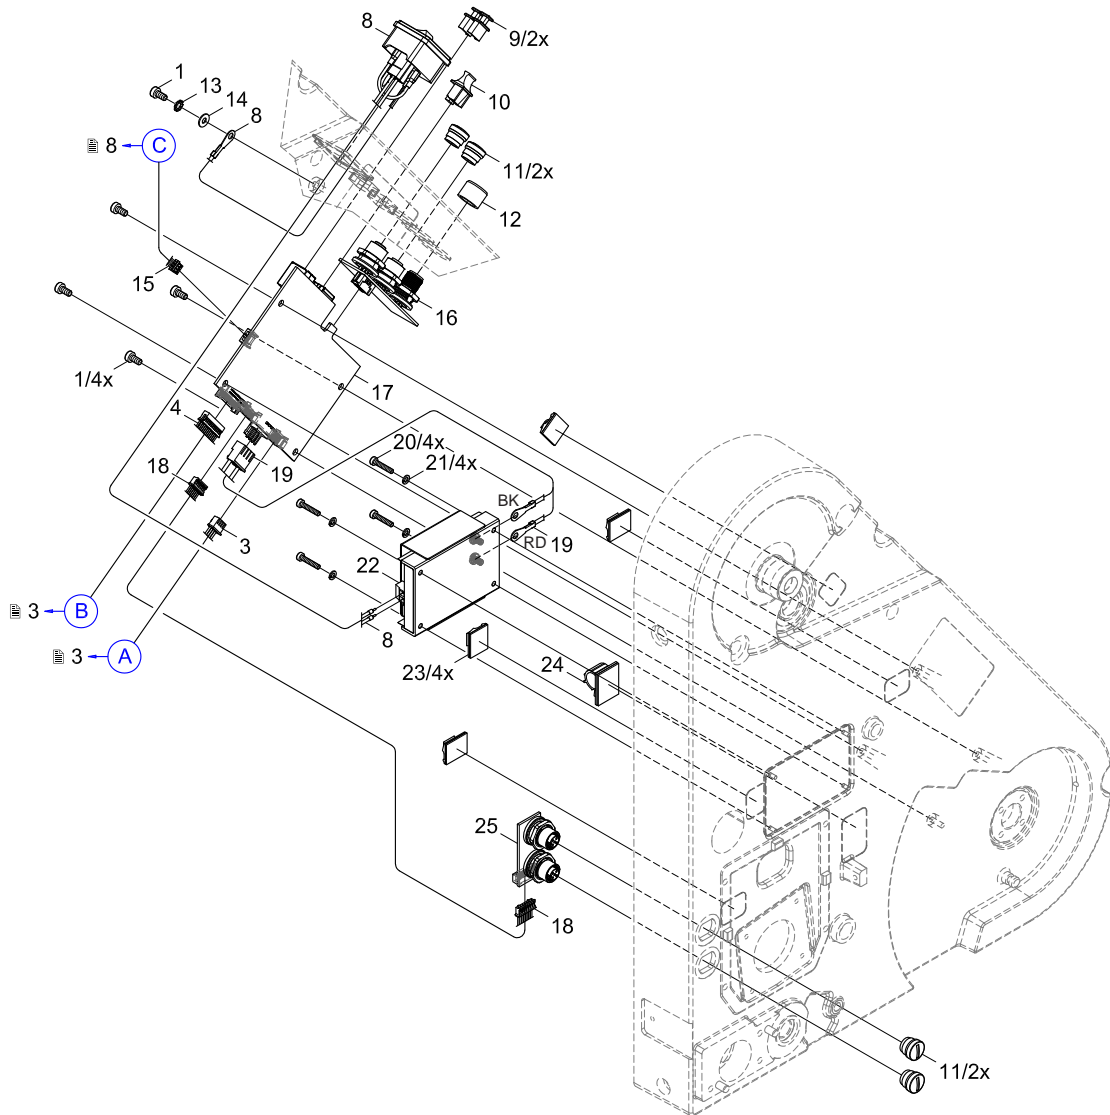

No.	Part No.	Description	PU	Notes	Serial No.	
					from	to
1	5902837.001	Screw DIN7984-M4x8	10			
2	6130279.001	Cover	1			
3	6130360.001	Stepper Motor	1			
4	6130275.001	Control Panel	1			

No.	Part No.	Description	PU	Notes	Serial No.	
					from	to
5	5902821.001	Screw EJOT-PT-K35x12	10			
6	5902977.001	Screw ISO14579-M6x45	10			
7	5902572.001	Screw DIN7984 M4x16	10			

No.	Part No.	Description	PU	Notes	Serial No.	
					from	to
1	5902837.001	Screw DIN7984-M4x8	10			
3	6130360.001	Stepper Motor	1			
4	6130275.001	Control Panel	1			
8	5551027.001	Power Input Module	1			
9	5906188.001	Protection Cap	1			
10	5906190.001	Protection Cap	10			
11	5907155.001	Cap M12 female	1			
12	5907213.001	Cap M12 male	1			
13	5903117.001	Toothed Washer DIN6797-A4,3	10			
14	5903003.001	Washer DIN125-A4,3	10			
15	5551022.001	Cable ENDDIM	1			

No.	Part No.	Description	PU	Notes	Serial No.	
					from	to
1	5902837.001	Screw DIN7984-M4x8	10			
7	5902572.001	Screw DIN7984 M4x16	10			
26.1	6130364.001	Profile	1	120		
26.2	6130365.001	Profile	1	180		
27	5902976.001	Screw ISO14579-M6x30	10			
28.1	6130376.001	Guide Plate	1	120		
28.2	6130383.001	Guide Plate	1	180		
29	5903090.001	Washer DIN988-4x8x0.5	10			
30	5902890.001	Screw DIN7984 M4x30	10			
31.1	6130354.001	Roller	1	120		
31.2	6130356.001	Roller	1	180		

No.	Part No.	Description	PU	Notes	Serial No.	
					from	to
32	5902975.001	Screw ISO14579-M6x20	10			
33	6130366.001	Bar	1			
34.1	6130369.001	Axle	1	120		
34.2	6130379.001	Axle	1	180		
35	6130420.001	Knurled Screw M4x16	1			
36	6130373.001	Anti-Clamp Protection	1			
37	6130372.001	Splint	1			
38	5971227.001	Pinch Roller	1			
39	6130371.001	Lever	1			
40	6130374.001	Locking System	1			