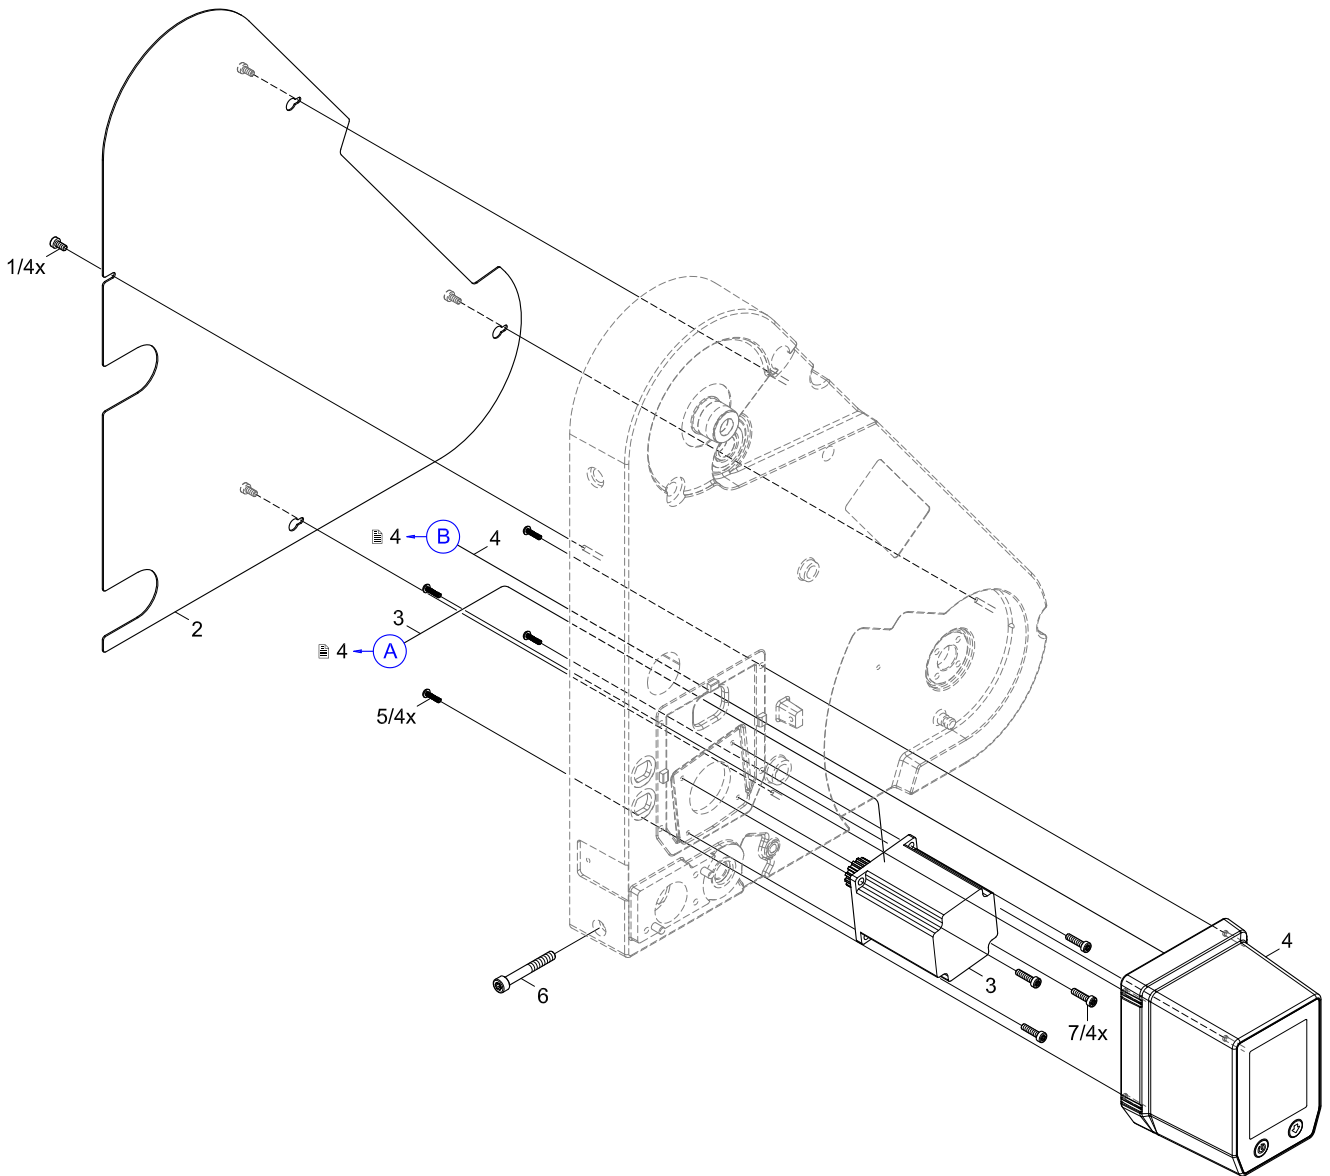

No.	Part No.	Description	PU	Notes	Serial No.	
					from	to
1	5902837.001	Screw DIN7984-M4x8	10			
2	6130279.001	Cover	1			
3	6130360.001	Stepper Motor	1			
4	6130275.001	Control Panel	1			

No.	Part No.	Description	PU	Notes	Serial No.	
					from	to
5	5902821.001	Screw EJOT-PT-K35x12	10			
6	5902977.001	Screw ISO14579-M6x45	10			
7	5902572.001	Screw DIN7984 M4x16	10			