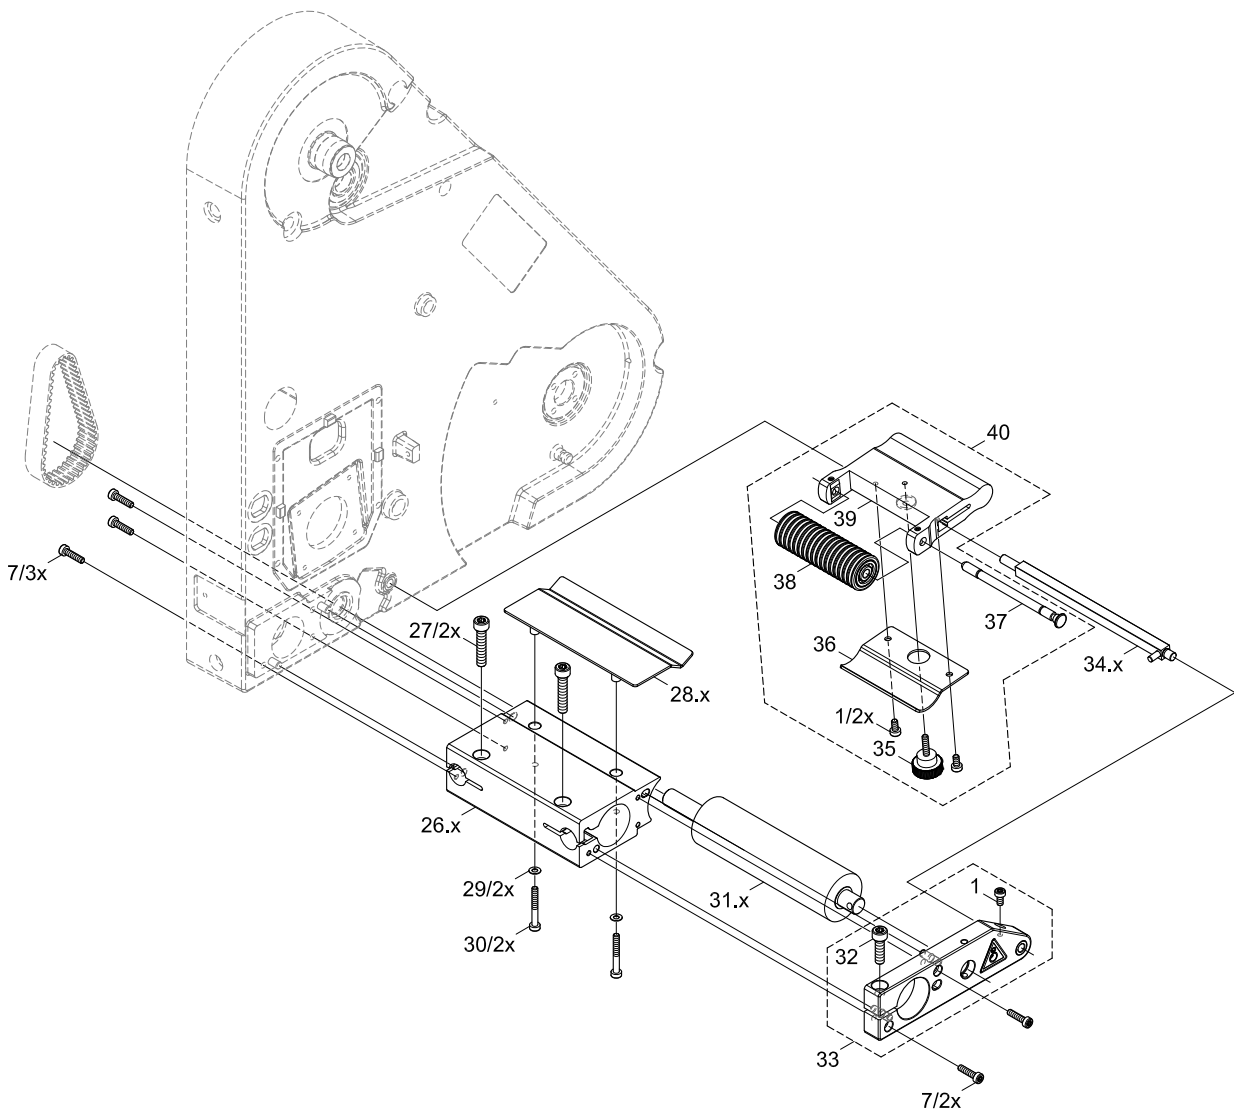

No.	Part No.	Description	PU	Notes	Serial No.	
					from	to
1	5902837.001	Screw DIN7984-M4x8	10			
7	5902572.001	Screw DIN7984 M4x16	10			
26.1	6130364.001	Profile	1	120		
26.2	6130365.001	Profile	1	180		
27	5902976.001	Screw ISO14579-M6x30	10			
28.1	6130376.001	Guide Plate	1	120		
28.2	6130383.001	Guide Plate	1	180		
29	5903090.001	Washer DIN988-4x8x0.5	10			
30	5902890.001	Screw DIN7984 M4x30	10			
31.1	6130354.001	Roller	1	120		
31.2	6130356.001	Roller	1	180		

No.	Part No.	Description	PU	Notes	Serial No.	
					from	to
32	5902975.001	Screw ISO14579-M6x20	10			
33	6130366.001	Bar	1			
34.1	6130369.001	Axle	1	120		
34.2	6130379.001	Axle	1	180		
35	6130420.001	Knurled Screw M4x16	1			
36	6130373.001	Anti-Clamp Protection	1			
37	6130372.001	Splint	1			
38	5971227.001	Pinch Roller	1			
39	6130371.001	Lever	1			
40	6130374.001	Locking System	1			

Notes	120	ROXI 120L
	180	ROXI 180L