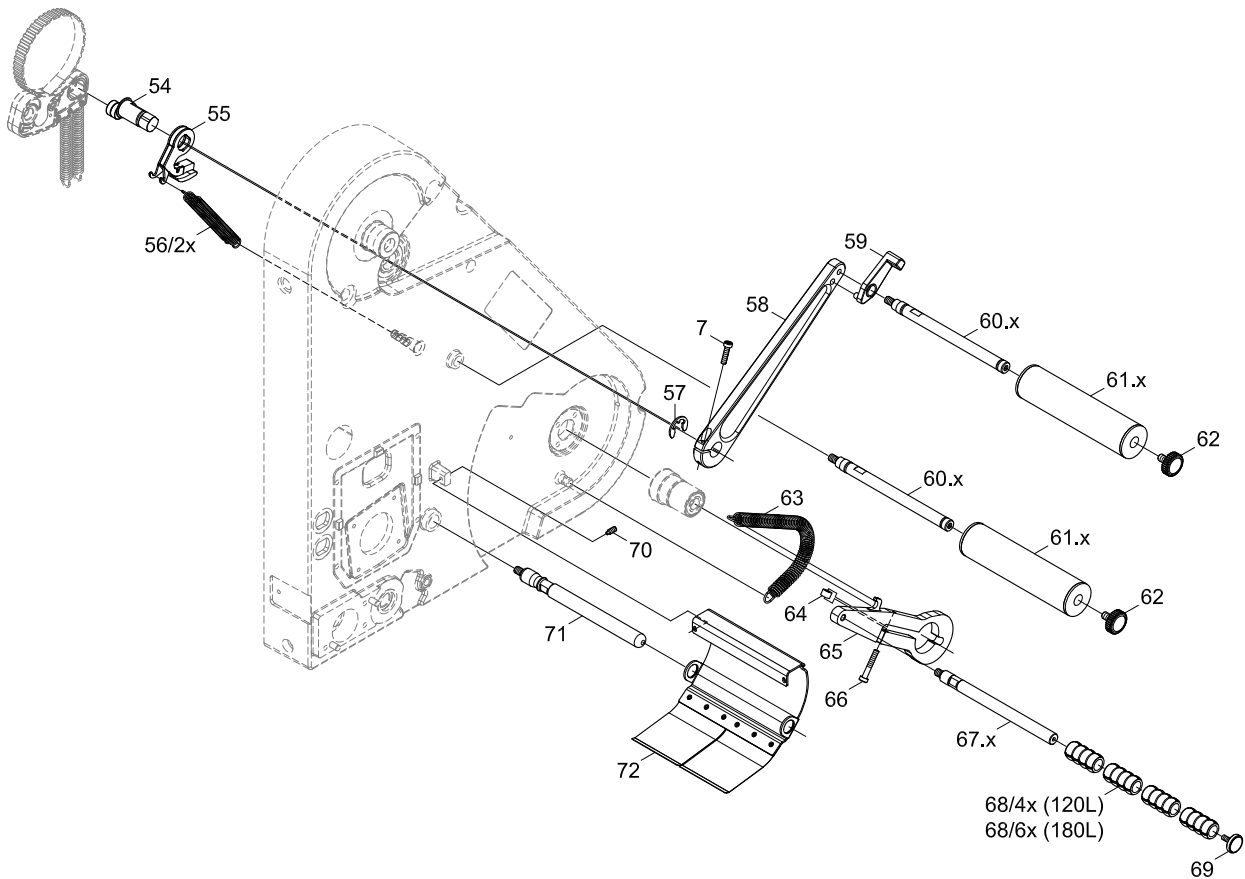

No.	Part No.	Description	PU	Notes	Serial No.	
					from	to
7	5902572.001	Screw DIN7984 M4x16	10			
54	6130272.001	Shaft	1			
55	6130269.001	Spring Guiding	1			
56	5906365.001	Spring	1			
57	5903526.001	E-Ring DIN6799-10	10			
58	5977630.001	Pendulum Arm	1			
59	5983198.001	Paper Guiding	1			
60.1	5983197.001	Axle	1	120		
60.2	5983271.001	Axle	1	180		
61.1	5907561.001	Belt Roller	1	120		
61.2	5907562.001	Belt Roller	1	180		
62	5902980.001	Knurled Screw M6x10	10			

No.	Part No.	Description	PU	Notes	Serial No.	
					from	to
63	5906317.001	Spring	1			
64	5900527.001	Spacer Bushing PA M4x5	10			
65	6130340.001	Pendulum Arm	1			
66	5902863.001	Screw DIN7984-M4x25	10			
67.1	6130343.001	Axle	1	120		
67.2	6130344.001	Axle	1	180		
68	6111001.001	Roller	1			
69	6130419.001	Knurled Screw M4x12	1			
70	5904506.001	Set Screw DIN915-M4x10	10			
71	6130377.001	Axle	1			
72	5971247.001	Brake Plate	1			

Notes	120	ROXI 120L
	180	ROXI 180L