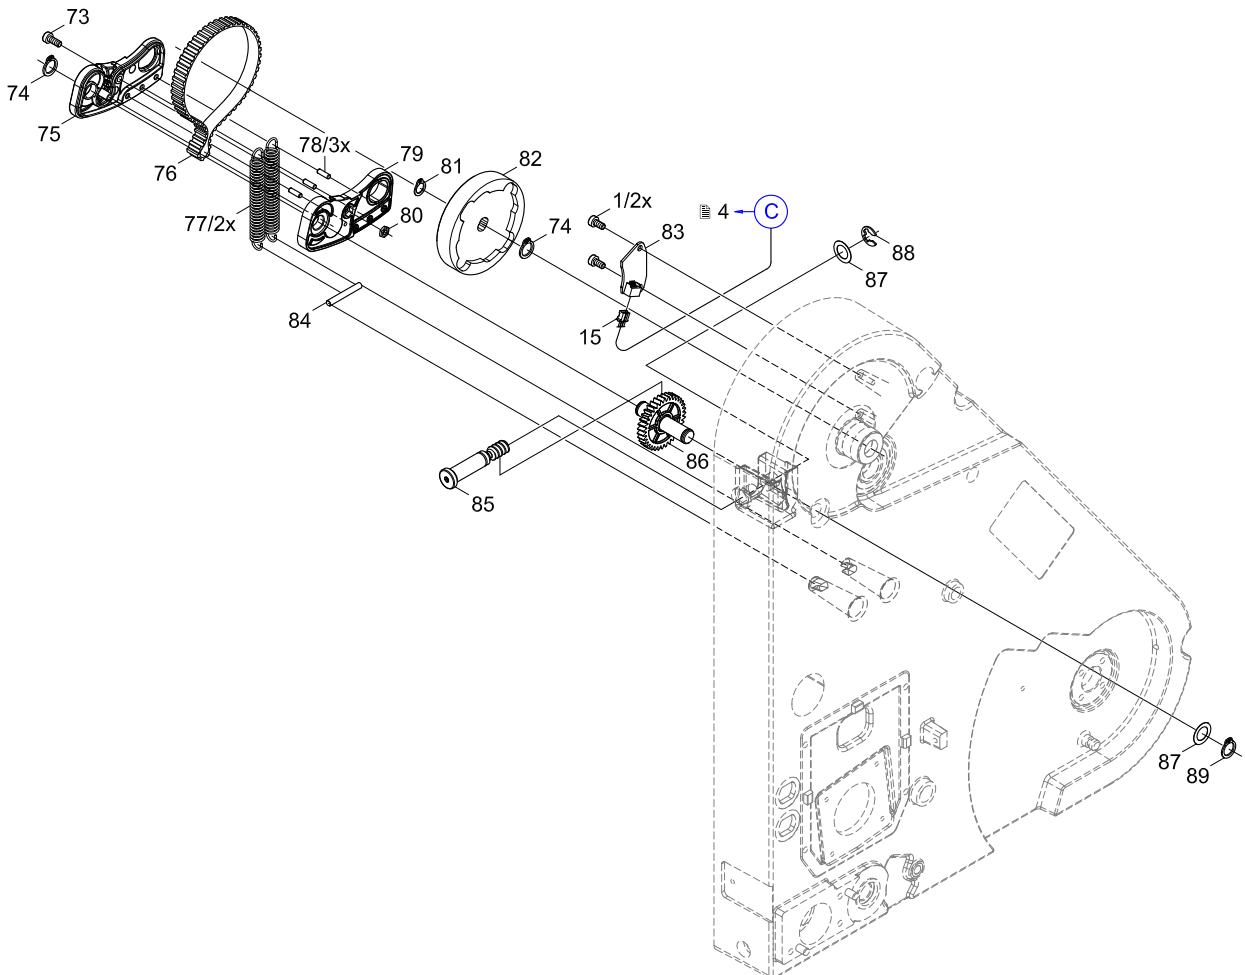

No.	Part No.	Description	PU	Notes	Serial No.	
					from	to
1	5902837.001	Screw DIN7984-M4x8	10			
15	5551022.001	Cable ENDDIM	1			
73	5909209.001	Screw DIN7984 M4x10	10			
74	5903527.001	Snap Ring DIN471-10x1	10			
75	5977622.001	Half Shell	1			
76	5907385.001	Belt 54-T5-10	1			
77	5906302.001	Spring	1			
78	5904122.001	Pin DIN7-3m6x8	10			
79	5977623.001	Half Shell	1			
80	5902582.001	Nut DIN439-M4	10			

No.	Part No.	Description	PU	Notes	Serial No.	
					from	to
81	5903516.001	Snap Ring DIN471-8x0.8	10			
82	6130260.001	Brake Disk	1			
83	5551212.001	PCB Sensor	1			
84	5904148.001	Pin DIN6325-4m6x30	10			
85	6130363.001	Worm Bolt	1			
86	6130362.001	Worm Gear Eccentric	1			
87	5903043.001	Washer DIN988-10x16x0.2	10			
88	5903501.001	E-Ring DIN6799-7	10			
89	5903553.001	Snap Ring DIN471-10	10