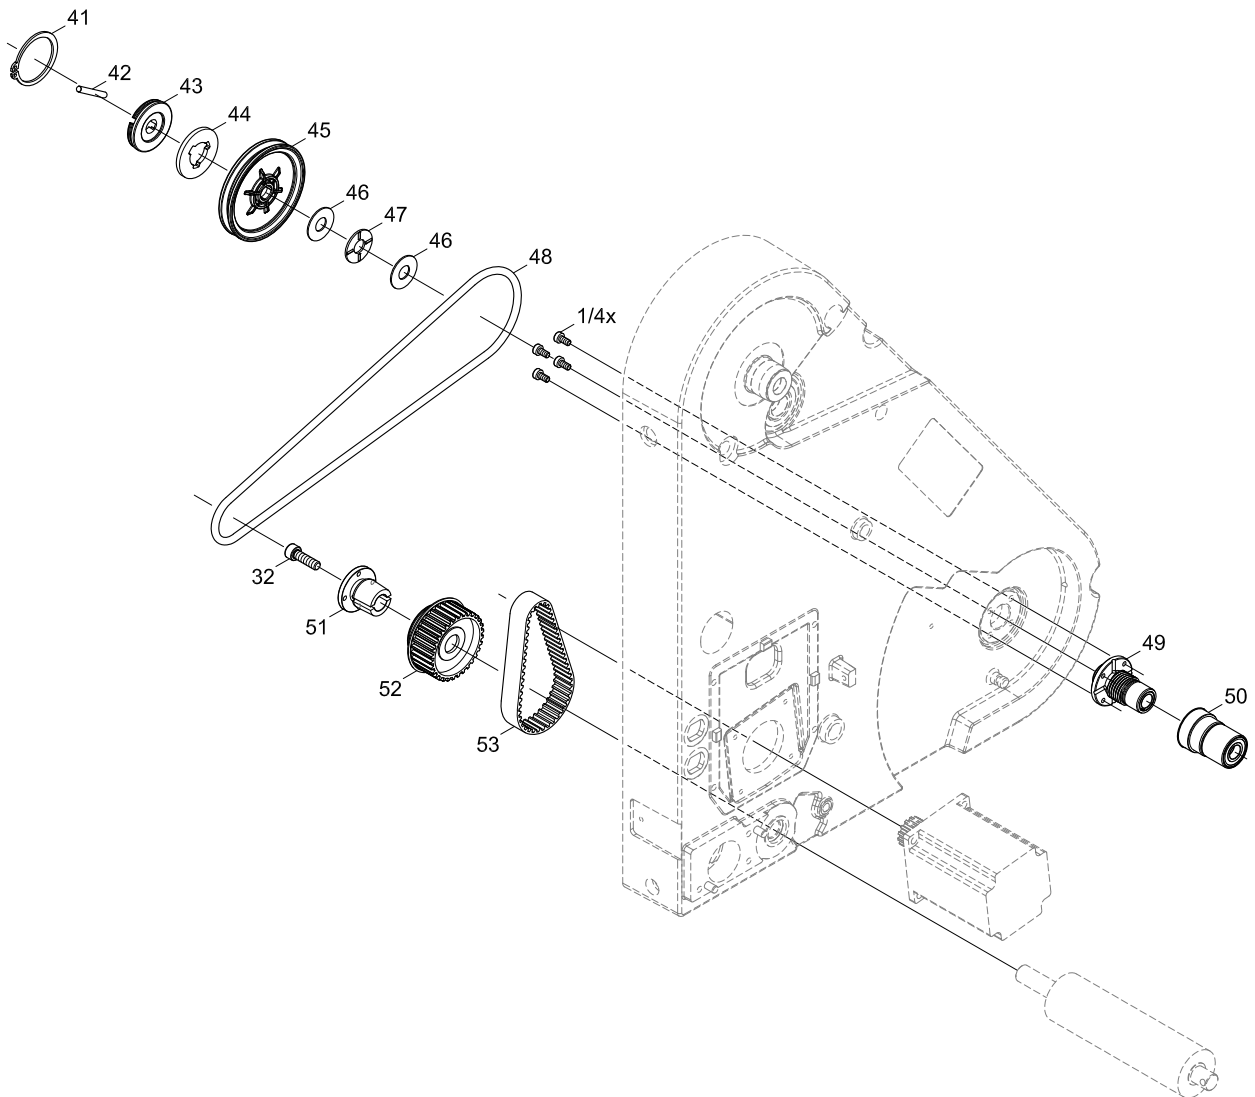

No.	Part No.	Description	PU	Notes	Serial No.	
					from	to
1	5902837.001	Screw DIN7984-M4x8	10			
32	5902975.001	Screw ISO14579-M6x20	10			
41	5903573.001	Snap Ring DIN471-35x1,5	10			
42	5904148.001	Pin DIN6325-4m6x30	10			
43	6130229.001	Friction Disc	1			
44	5970959.001	Friction Surface	1			
45	5970957.001	Gear	1			
46	5901162.001	Washer	1			

No.	Part No.	Description	PU	Notes	Serial No.	
					from	to
47	5901161.001	Needle Ring	1			
48	5906328.001	Round Belt 5,0x585	1			
49	6130367.001	Bushing	1			
50	6130240.001	Lever Bearing	1			
51	6130347.001	Cone	1			
52	6130349.001	Gear 32	1			
53	5907979.001	Belt 51-5M-15	1