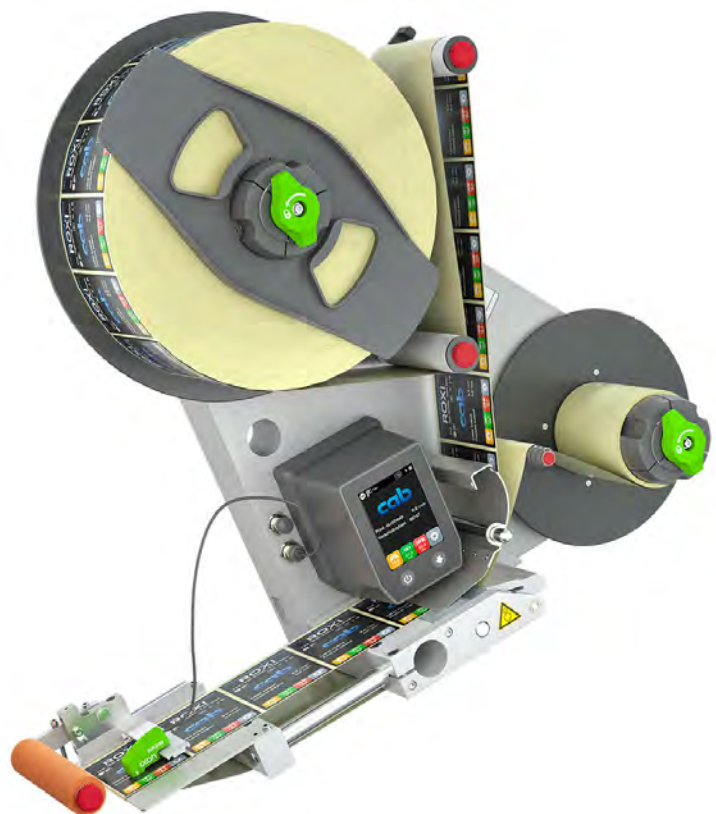

Spare Parts List

Label Dispenser

ROXI LEFT

for the following products

Family	Type
ROXI	120L
	180L

Table of Contents

1	Cover, Control Panel, Motor	3
2	Electronics, Power Supply	4
3	Transport Unit	5
4	Gear	6
5	Pendulum Arms	7
6	Brake Unwinder	8
7	Unwinder.....	9
8	Rewinder.....	10
9	Spare Parts Register	11