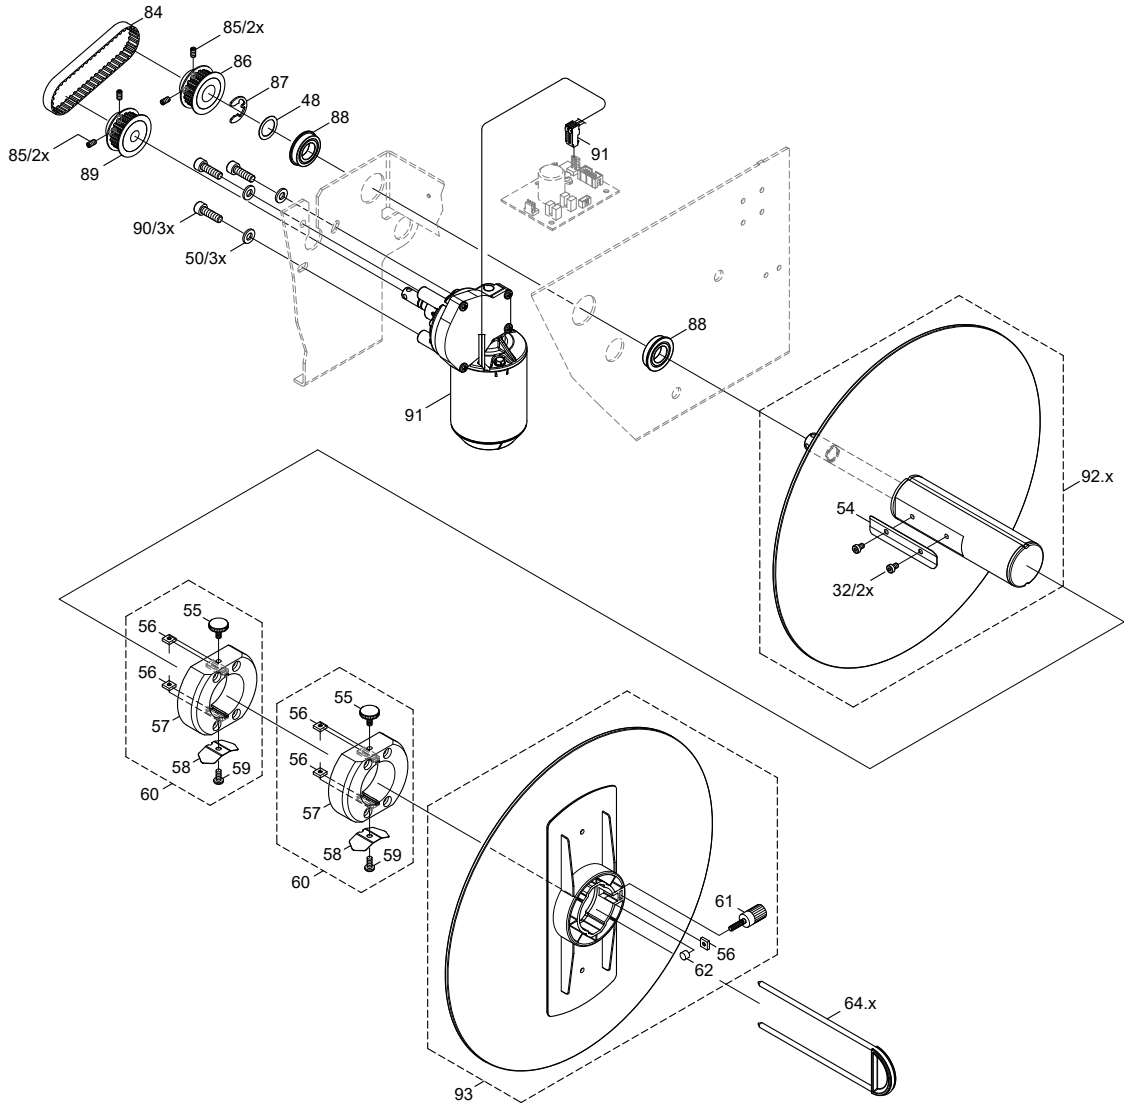

No.	Part No.	Description	PU	Notes	Serial No.	
					from	to
32	5902358.001	Screw DIN7984-M4x6	10			
48	5903084.001	Washer DIN988-15x21x0.5	10			
50	5903040.001	Washer DIN125-A6,4	10			
54	5948130.001	Spring	1			
55	5902089.001	Screw DIN653-M4x12	10			
56	8910053.001	Square Nut M4 8mm	10			
57	5520697.001	Adapter	1			
58	5520698.001	Spring	1			
59	5902022.001	Screw DIN7985-M4x10	10			
60	5520211.001	Adapter	1			
61	5525399.001	Thumbscrew	1			
62	5520860.001	Stopper	1			
64.1	5530729.001	Clamp	1	43		
64.2	5533008.001	Clamp	1	63		
64.3	5533077.001	Clamp	1	83		

No.	Part No.	Description	PU	Notes	Serial No.	
					from	to
84	5905964.001	Belt 96XL 037	1			
85	5904515.001	Set Screw DIN913-M4x8	10			
86	5533024.001	Gear 20	1			
87	5903511.001	E-Ring DIN6799-12	10			
88	5901103.001	Ball Bearing DIN625-F6902ZZ	1			
89	5948535.001	Gear 20	1			
90	5902361.001	Screw DIN7984-M6x16	10			
91	5948590.001	Gear Motor	1			
92.1	5948522.001	Shaft	1	43		
92.2	5948561.001	Shaft	1	63		
92.3	5948581.001	Shaft	1	83		
93	5955078.001	Wall Spacer	1			

Notes		
43	ER4/300	
63	ER6/300	
83	ER8/300