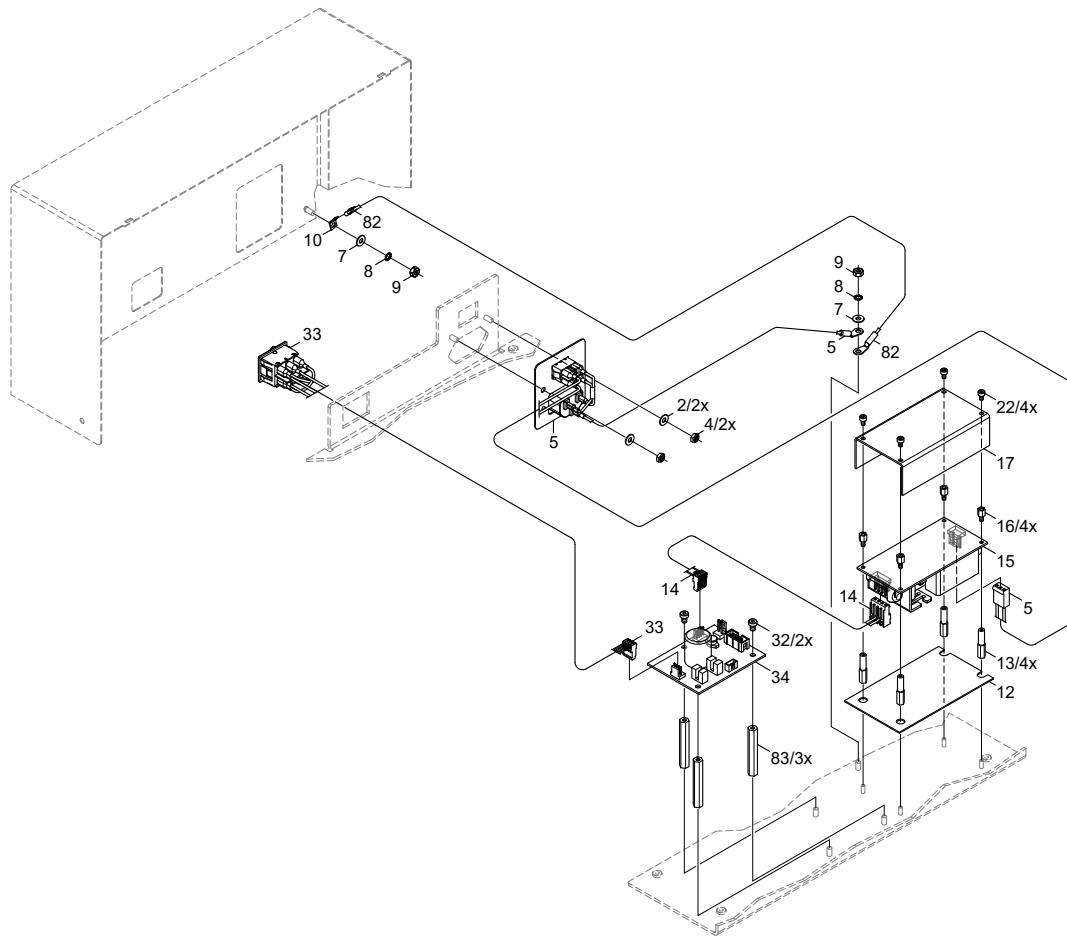

No.	Part No.	Description	PU	Notes	Serial No.	
					from	to
2	5903003.001	Washer DIN125-A4.3	10			
4	5902501.001	Nut DIN934-M4	10			
5	5948165.001	Power Input Module	1			
7	5903033.001	Washer DIN125-A4.3	10			
8	5903011.001	Toothed Washer DIN6797-A4.3	10			
9	5902510.001	Nut DIN934-M4	10			
10	5917072.001	Tab DIN46244-A4	10			
12	5948163.001	Insulating Plate	1			
13	5948155.001	Distance Bolt	1			
14	5948164.001	Cable	1			

No.	Part No.	Description	PU	Notes	Serial No.	
					from	to
15	5911112.001	Power Supply	1			
16	5900045.001	Distance Bolt M3x6	10			
17	5948154.001	Cover	1			
22	5902168.001	Screw DIN912-M3x5	10			
32	5902358.001	Screw DIN7984-M4x6	10			
33	5530789.001	Rocker Switch	1			
34	5948197.001	PCB Control	1			
82	5530777.001	Cable	1			
83	5948536.001	Bolt	1