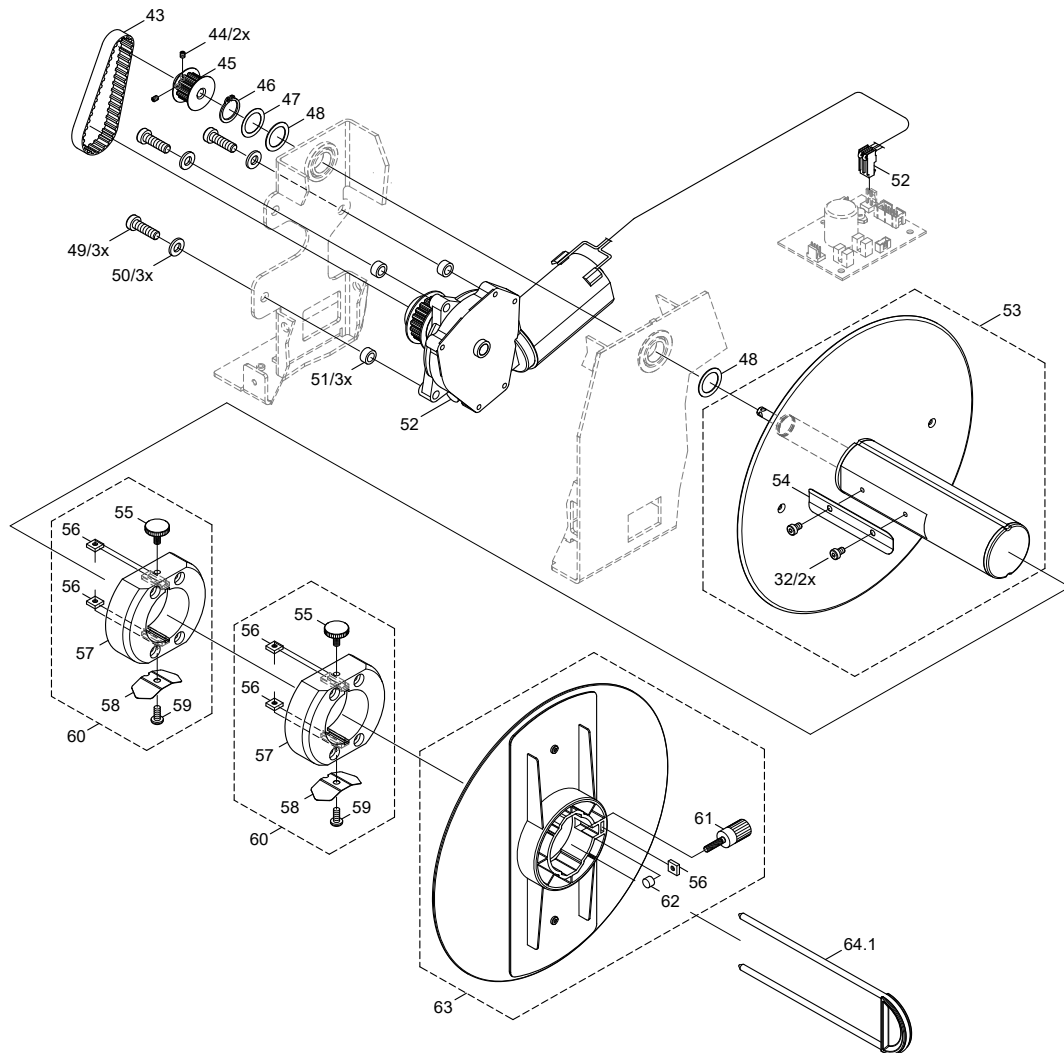

No.	Part No.	Description	PU	Notes	Serial No.	
					from	to
32	5902358.001	Screw DIN7984-M4x6	10			
43	5905772.001	Belt 80XL 037	1			
44	5904528.001	Set Screw DIN913-M3x4	10			
45	5945724.001	Gear 12	1			
46	5903540.001	Snap Ring DIN471-15x1	10			
47	5903104.001	Washer DIN988-15x21x0.2	10			
48	5903084.001	Washer DIN988-15x21x0.5	10			
49	5909043.001	Screw DIN7984-M6x20	10			
50	5903040.001	Washer DIN125-A6,4	10			
51	5900537.001	Spacer Bushing M6x5	10			
52	5945880.001	Gear Motor	1			
53	5948190.001	Shaft	1			

No.	Part No.	Description	PU	Notes	Serial No.	
					from	to
54	5948130.001	Spring	1			
55	5902089.001	Screw DIN653-M4x12	10			
56	8910053.001	Square Nut M4 8mm	10			
57	5520697.001	Adapter	1			
58	5520698.001	Spring	1			
59	5902022.001	Screw DIN7985-M4x10	10			
60	5520211.001	Adapter	1			
61	5525399.001	Thumbscrew	1			
62	5520860.001	Stopper	1			
63	5948529.001	Wall Spacer	1			
64.1	5530729.001	Clamp	1