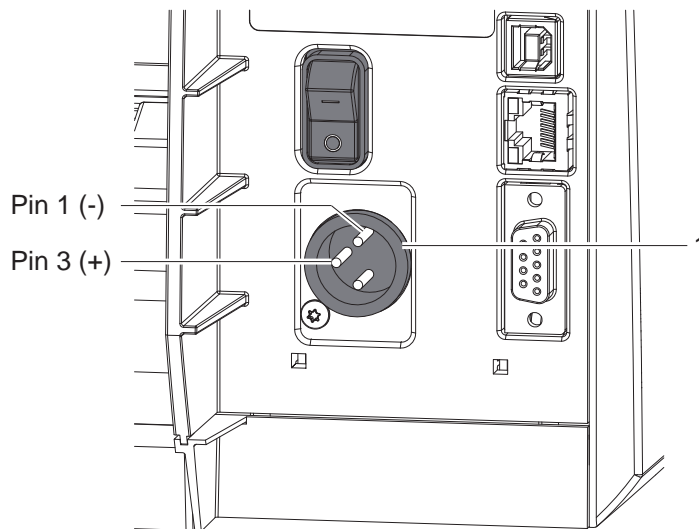

#### Product Description

The **EOS2 mobile** and **EOS5 mobile** printers allow an operation independent from the mains voltage. The printers are designed for operation with a storage battery (16 - 24 VDC, 15 A) and have the same functionality like the standard **EOS2 / EOS5** printers.

#### Connection to Storage Battery

The printers are equipped with an XLR3 plug (1). To connect the external storage battery a XLR3 connector is needed.

- Connect the storage battery to the XLR3 plug (1).