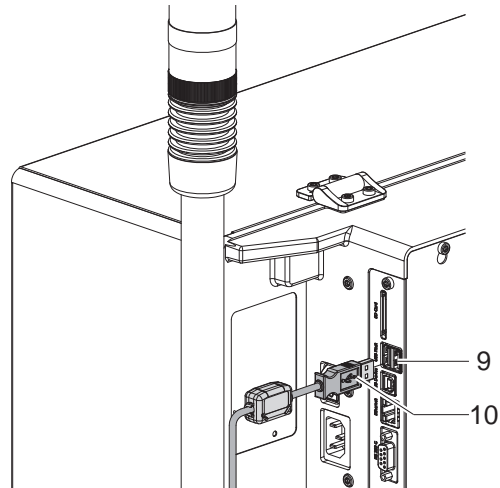

Connection

- Connect the cable (10) to an USB host interface (9) of the printer.

Messages

Color	Meaning
red	Error
yellow	Warning ribbon end or warning label end is active
green	Device is ready for printing
green blinking	Device is switched on but not ready (e.g. if the printhead is open)

EU Conformity Declaration

▷ <https://www.cab.de/media/pushfile.cfm?file=3781>

Germany
cab Produkttechnik GmbH & Co KG
Karlsruhe
Phone +49 721 6626 0
www.cab.de

USA
cab Technology, Inc.
Chelmsford, MA
Phone +1 978 250 8321
www.cab.de/us

Taiwan
cab Technology Co., Ltd.
Taipei
Phone +886 (02) 8227 3966
www.cab.de/tw

China
cab (Shanghai) Trading Co., Ltd.
Guangzhou
Phone +86 (020) 2831 7358
www.cab.de/cn

France
cab Technologies S.à.r.l.
Niedermodern
Phone +33 388 722501
www.cab.de/fr

Mexico
cab Technology, Inc.
Juárez
Phone +52 656 682 4301
www.cab.de/es

China
cab (Shanghai) Trading Co., Ltd.
Shanghai
Phone +86 (021) 6236 3161
www.cab.de/cn

South Africa
cab Technology (Pty) Ltd.
Randburg
Phone +27 11 886 3580
www.cab.de/za