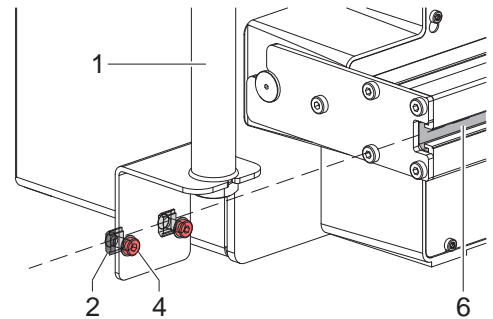

Mounting

to the bracket

- ▶ Switch off the printer.
- ▶ Insert the slot nuts (2) of the warning light (1) into the slot (6) of the bracket.
- ▶ Tighten the screws (4).

to the frame of the printer

- ▶ Switch off the printer.
- ▶ Dismount the slot nuts (2).
- ▶ Attach the warning light (1) with 2 screws (5) and 2 spring washers (3) at the drillings (7) in the frame.