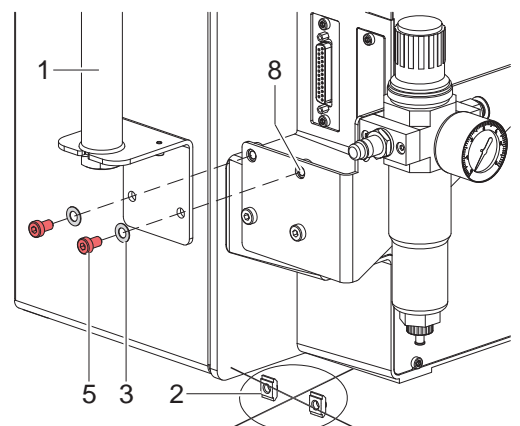

Mounting

to the bracket

- ▶ Switch off the printer.
- ▶ Insert the slot nuts (2) of the warning light (1) into the slot (6) of the bracket.
- ▶ Tighten the screws (4).

to the frame of the printer

- ▶ Switch off the printer.
- ▶ Dismount the slot nuts (2).
- ▶ Attach the warning light (1) with 2 screws (5) and 2 spring washers (3) at the drillings (7) in the frame.

to the bracket of the service unit

- ▶ Switch off the printer.
- ▶ Dismount the slot nuts (2).
- ▶ Attach the warning light (1) with 2 screws (5) and 2 spring washers (3) at the drillings (8) in the bracket of the service unit.