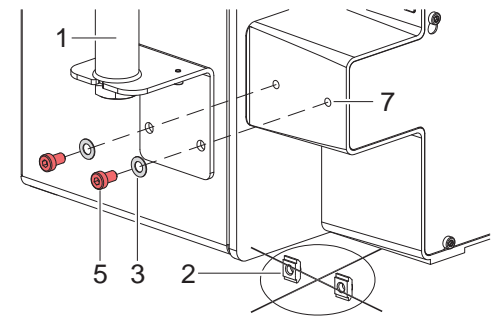

Mounting

to the bracket

- ▶ Switch off the printer.
- ▶ Insert the slot nuts (2) of the warning light (1) into the slot (6) of the bracket.
- ▶ Tighten the screws (4).

to the frame of the printer

- ▶ Switch off the printer.
- ▶ Dismount the slot nuts (2).
- ▶ Attach the warning light (1) with 2 screws (5) and 2 spring washers (3) at the drillings (7) in the frame.

to the bracket of the service unit

- ▶ Switch off the printer.
- ▶ Dismount the slot nuts (2).
- ▶ Attach the warning light (1) with 2 screws (5) and 2 spring washers (3) at the drillings (8) in the bracket of the service unit.