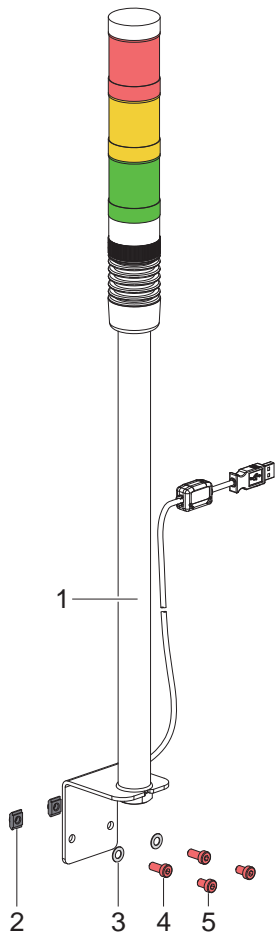

Assembly Instructions

Warning Light - HERMES Q (Part No. 6010560)

Edition: 06/2020 · Part No. 9003581

The warning light allows the quick recognition of the device status at printers of the HERMES Q series.

Attention!

For using the warning light the printer firmware version 5.32 or higher is needed.

Contents of Delivery

Warning Light (1) inc.

- 2 Slot Nuts (2)
- 2 Spring Washers (3)
- 2 Screws M6x14 (4)
- 2 Screws M6x10 (5)

Mounting

to the bracket

- ▶ Switch off the printer.
- ▶ Insert the slot nuts (2) of the warning light (1) into the slot (6) of the bracket.
- ▶ Tighten the screws (4).

to the frame of the printer

- ▶ Switch off the printer.
- ▶ Dismount the slot nuts (2).
- ▶ Attach the warning light (1) with 2 screws (5) and 2 spring washers (3) at the drillings (7) in the frame.

to the bracket of the service unit

- ▶ Switch off the printer.
- ▶ Dismount the slot nuts (2).
- ▶ Attach the warning light (1) with 2 screws (5) and 2 spring washers (3) at the drillings (8) in the bracket of the service unit.