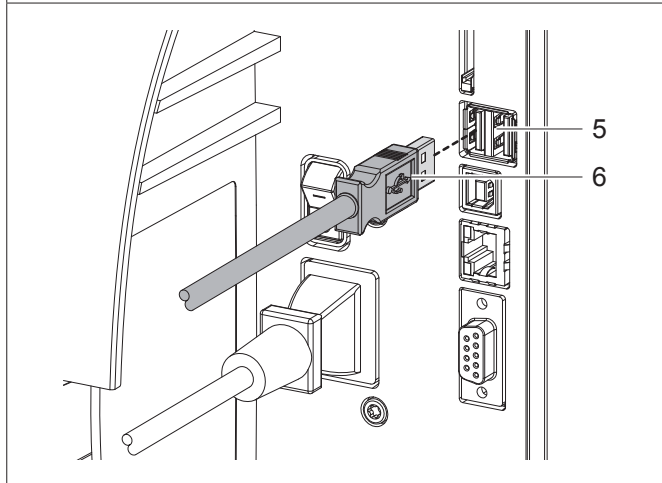

Instructions

External Operation Panel (Part No. 6010186)

Edition: 04/2023 · Part No. 9003381

Intended Use

The external operation panel is intended for the wired remote control of the SQUIX, XC Q, XD Q, MACH 4S, EOS2/EOS5 and HERMES Q series printers.

Function

Attention!

For using the external operation panel the printer firmware version 5.25 or higher is needed.

The external operation panel has the same functionality as the internal control panel of the printer. Users are free to choose whether to operate the printer on the external panel or on the one integrated in the device. The contents of both displays are identical and can be displayed in portrait or landscape mode. The external operation panel has an USB host interface (1) to connect an USB memory stick or the service key.