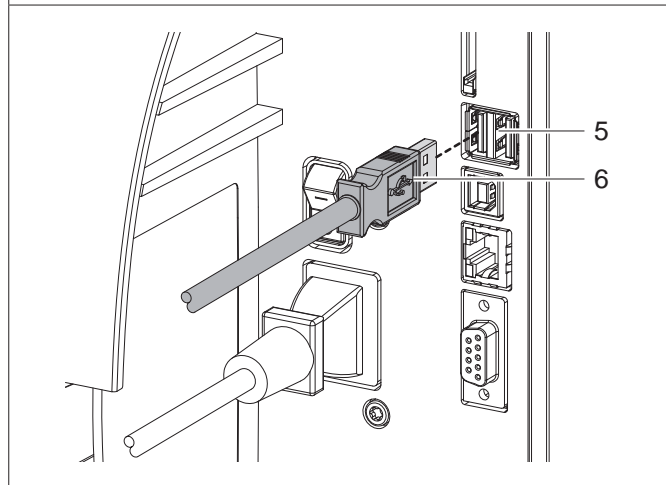

Assembly Instructions

External Operation Panel (Part No. 6010186)

Edition: 07/2019 · Part No. 9003381

Intended Use

The external operation panel is intended for the wired remote control of the SQUIX, MACH 4S, EOS2/EOS5 and HERMES Q series printers.

Function

Attention!

For using the external operation panel the printer firmware version 5.25 or higher is needed.

The external operation panel has the same functionality as the internal control panel of the printer. Users are free to choose whether to operate the printer on the external panel or on the one integrated in the device. The contents of both displays are identical and can be displayed in portrait or landscape mode. The external operation panel has a USB host interface (1) to connect an USB memory stick or the service key.

Attention!

To access the USB memory stick on the external operation panel no other USB memory stick may be connected to the printer.

Mounting

For the connection the following cables are provided:

- 5907718 Connecting cable, length 1,8 m
- 5907730 Connecting cable, length 3 m
- 5907750 Connecting cable, length 5 m