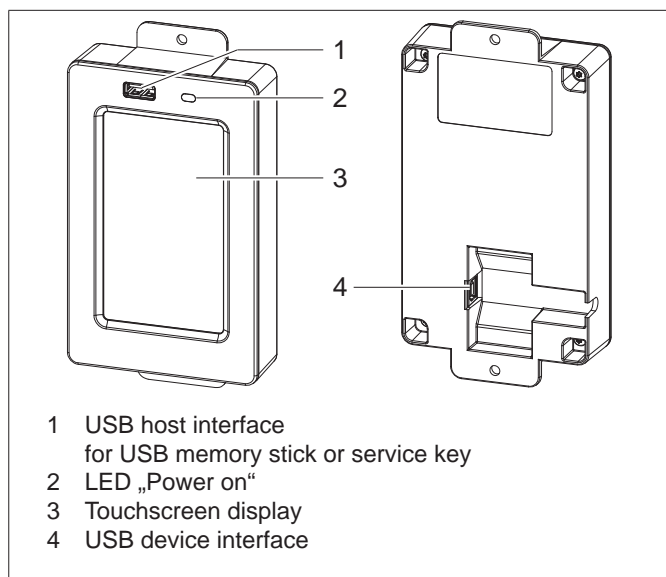

Assembly Instructions

External Operation Panel (Part No. 6010186)

Edition: 07/2019 · Part No. 9003381

Intended Use

The external operation panel is intended for the wired remote control of the SQUIX, MACH 4S, EOS2/EOS5 and HERMES Q series printers.

Function

Attention!

For using the external operation panel the printer firmware version 5.25 or higher is needed.

The external operation panel has the same functionality as the internal control panel of the printer. Users are free to choose whether to operate the printer on the external panel or on the one integrated in the device. The contents of both displays are identical and can be displayed in portrait or landscape mode. The external operation panel has a USB host interface (1) to connect an USB memory stick or the service key.

Attention!

To access the USB memory stick on the external operation panel no other USB memory stick may be connected to the printer.

Mounting

For the connection the following cables are provided:

- 5907718 Connecting cable, length 1,8 m
- 5907730 Connecting cable, length 3 m
- 5907750 Connecting cable, length 5 m

Attention!

The use of other cables can cause lost of function.

- ▶ Connect a suitable cable (6) to the USB device interface (4) of the external operation panel and to one of the USB host interfaces (5) on the rear side of the printer. The cable may be connected during operation. The external panel will be detected by the printer and can be used after a few seconds.