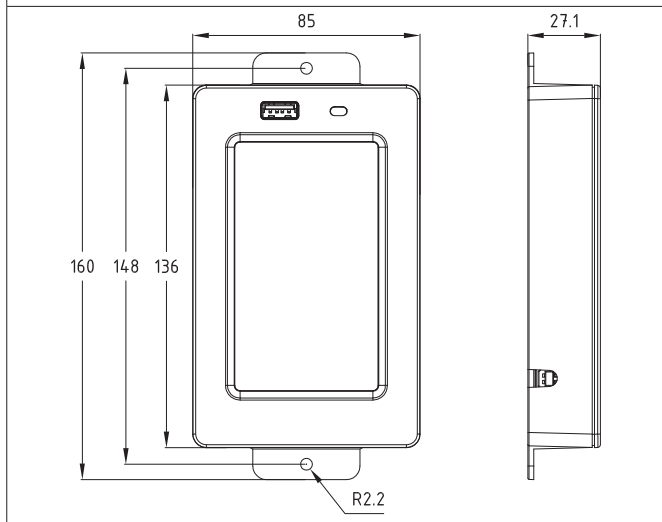

Instructions

External Operation Panel (Part No. 6010186)

Edition: 04/2023 · Part No. 9003381

Intended Use

The external operation panel is intended for the wired remote control of the SQUIX, XC Q, XD Q, MACH 4S, EOS2/EOS5 and HERMES Q series printers.

Function

Attention!

For using the external operation panel the printer firmware version 5.25 or higher is needed.

The external operation panel has the same functionality as the internal control panel of the printer. Users are free to choose whether to operate the printer on the external panel or on the one integrated in the device. The contents of both displays are identical and can be displayed in portrait or landscape mode. The external operation panel has an USB host interface (1) to connect an USB memory stick or the service key.

Attention!

To access the USB memory stick on the external operation panel no other USB memory stick may be connected to the printer.

Mounting

For the connection the following cables are provided:

- 5907718 Connecting cable, length 1,8 m
- 5907730 Connecting cable, length 3 m
- 5907750 Connecting cable, length 5 m