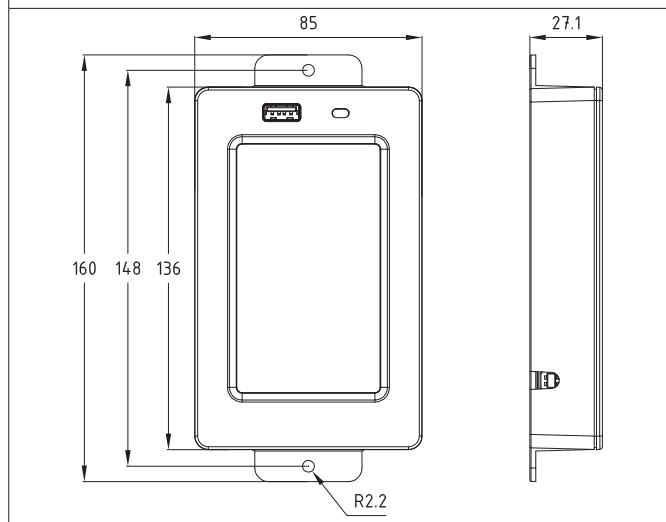

Assembly Instructions

External Operation Panel (Part No. 6010186)

Edition: 07/2019 · Part No. 9003381

Intended Use

The external operation panel is intended for the wired remote control of the SQUIX, MACH 4S, EOS2/EOS5 and HERMES Q series printers.

Function

Attention!

For using the external operation panel the printer firmware version 5.25 or higher is needed.

The external operation panel has the same functionality as the internal control panel of the printer. Users are free to choose whether to operate the printer on the external panel or on the one integrated in the device. The contents of both displays are identical and can be displayed in portrait or landscape mode. The external operation panel has a USB host interface (1) to connect an USB memory stick or the service key.

Attention!

To access the USB memory stick on the external operation panel no other USB memory stick may be connected to the printer.

Mounting

For the connection the following cables are provided:

- 5907718 Connecting cable, length 1,8 m
- 5907730 Connecting cable, length 3 m
- 5907750 Connecting cable, length 5 m