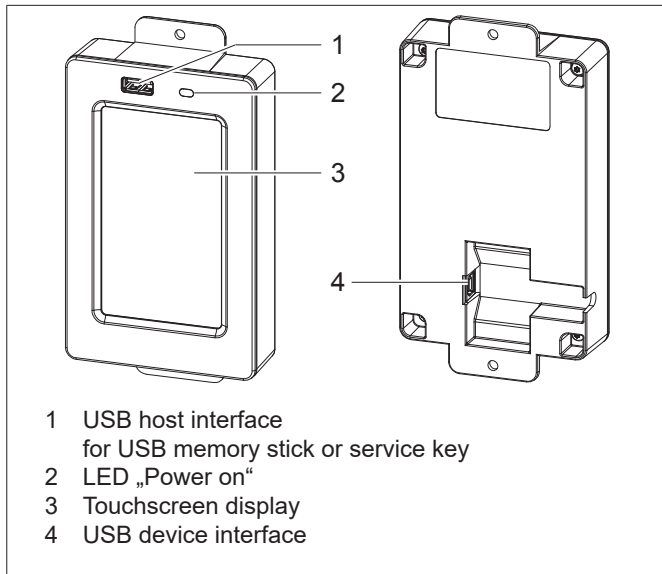

Instructions

External Operation Panel (Part No. 6010186)

Edition: 04/2023 · Part No. 9003381

Intended Use

The external operation panel is intended for the wired remote control of the SQUIX, XC Q, XD Q, MACH 4S, EOS2/EOS5 and HERMES Q series printers.

Function

Attention!

For using the external operation panel the printer firmware version 5.25 or higher is needed.

The external operation panel has the same functionality as the internal control panel of the printer. Users are free to choose whether to operate the printer on the external panel or on the one integrated in the device. The contents of both displays are identical and can be displayed in portrait or landscape mode. The external operation panel has an USB host interface (1) to connect an USB memory stick or the service key.

Attention!

To access the USB memory stick on the external operation panel no other USB memory stick may be connected to the printer.

Mounting

For the connection the following cables are provided:

- 5907718 Connecting cable, length 1,8 m
- 5907730 Connecting cable, length 3 m
- 5907750 Connecting cable, length 5 m