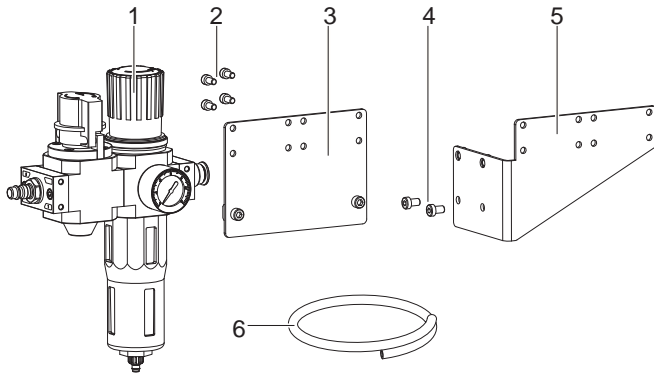

Mounting Instruction

Air Pressure Regulation Unit with Shut-off Valve for Air Jet Box 6114 Hermes+

Edition: 07/2018 · Part No. 9003271

Versions

1. for Hermes+ L
   - 5984805   Air Pressure Regulation Unit L
   with Shut-off Valve for Air Jet Box 6114L
2. for Hermes+ R
   - 5984795   Air Pressure Regulation Unit R
   with Shut-off Valve for Air Jet Box 6114R

Contents of Delivery

- Air Pressure Regulation Unit with Shut-off Valve for Air Jet Box 6114
- 4 Screws M4x10 (2)
- Connector (3)
- 2 Screws M6x10 (4)
- Bracket (5)
- Tube (6)

Mounting

Attaching to the bracket

- Attach the air pressure regulation unit (1) with 2 screws M4x10 (2) to the connector (3).
- Insert the slot nuts (7) of the mounted unit into the slot (10) of the bracket (9).
- Tighten the screws (8).

Attaching to the chassis of the printer

- Attach the air pressure regulation unit (1) with 2 screws M4x10 (2) to the bracket (5).
- Attach the mounted unit with 2 screws M6x10 (4) to the drillings (12) of the chassis.

If the drillings (12) are already used for the attachment of a warning light :

- Dismount warning light.
- Attach the air pressure regulation unit to the drillings (12).
- Fix the warning light at the drillings (11) in the bracket (5).