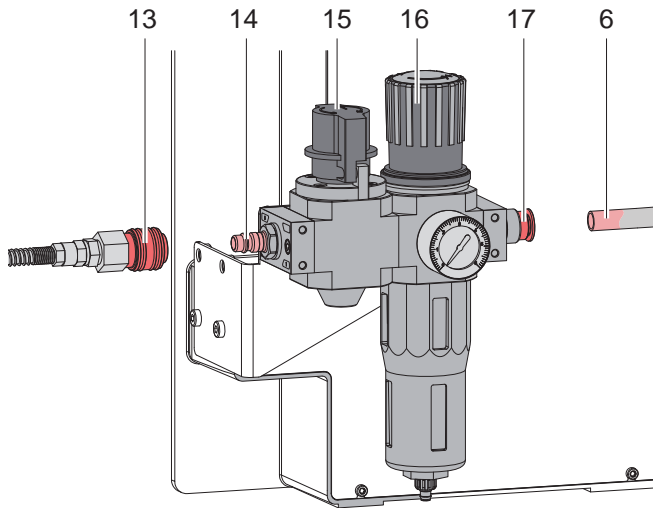

Assembly Instructions

Air Pressure Regulation Unit with Shut-off Valve for Air Jet Box HERMES Q / Hermes+

Edition: 08/2019 · Part No. 9003271

Versions

- 5984805 Air Pressure Regulation Unit L with Shut-off Valve for Air Jet Box HERMES QL, Hermes+ L
- 5984795 Air Pressure Regulation Unit R with Shut-off Valve for Air Jet Box for HERMES QR, Hermes+ R

Contents of Delivery

- 1 - Air Pressure Regulation Unit
- 2 - 4 Screws M4x10
- 3 - Connector
- 4 - 2 Screws M6x10
- 5 - Bracket
- 6 - Tube

Mounting

Attaching to the Bracket

- ▶ Attach the air pressure regulation unit (1) with 4 screws M4x10 (2) to the connector (3).
- ▶ Insert the slot nuts (7) of the mounted unit into the slot (10) of the bracket (9).
- ▶ Tighten the screws (8).

Attaching to the Chassis of the Printer

- ▶ Attach the air pressure regulation unit (1) with 4 screws M4x10 (2) to the bracket (5).
- ▶ Attach the mounted unit with 2 screws M6x10 (4) to the drillings (12) of the chassis.

Compressed Air Connection

- ▶ Insert the tube (6) into the connector (17) of the air pressure regulation unit.
- ▶ Connect the tube (6) to the applicator.
- ▶ Connect the compressed air supply (13) to the plug (14). The plug is suitable for a coupling connector DN 7.2.
- ▶ Open the shut-off valve (15) by turning.
- ▶ Lift the cap (16).
- ▶ Set the operating pressure of **4.5 bar**.
- ▶ Press down the cap (16).