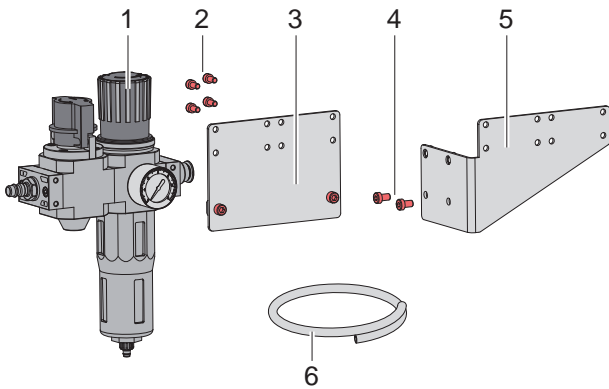

Assembly Instructions

Air Pressure Regulation Unit with Shut-off Valve for Air Jet Box HERMES Q / Hermes+

Edition: 08/2019 · Part No. 9003271

Versions

- 5984805 Air Pressure Regulation Unit L with Shut-off Valve for Air Jet Box HERMES QL, Hermes+ L
- 5984795 Air Pressure Regulation Unit R with Shut-off Valve for Air Jet Box for HERMES QR, Hermes+ R

Contents of Delivery

- 1 - Air Pressure Regulation Unit
- 2 - 4 Screws M4x10
- 3 - Connector
- 4 - 2 Screws M6x10
- 5 - Bracket
- 6 - Tube

Mounting

Attaching to the Bracket

- ▶ Attach the air pressure regulation unit (1) with 4 screws M4x10 (2) to the connector (3).
- ▶ Insert the slot nuts (7) of the mounted unit into the slot (10) of the bracket (9).
- ▶ Tighten the screws (8).

Attaching to the Chassis of the Printer

- ▶ Attach the air pressure regulation unit (1) with 4 screws M4x10 (2) to the bracket (5).
- ▶ Attach the mounted unit with 2 screws M6x10 (4) to the drillings (12) of the chassis.

Compressed Air Connection

- ▶ Insert the tube (6) into the connector (17) of the air pressure regulation unit.
- ▶ Connect the tube (6) to the applicator.
- ▶ Connect the compressed air supply (13) to the plug (14). The plug is suitable for a coupling connector DN 7.2.
- ▶ Open the shut-off valve (15) by turning.
- ▶ Lift the cap (16).
- ▶ Set the operating pressure of **4.5 bar**.
- ▶ Press down the cap (16).