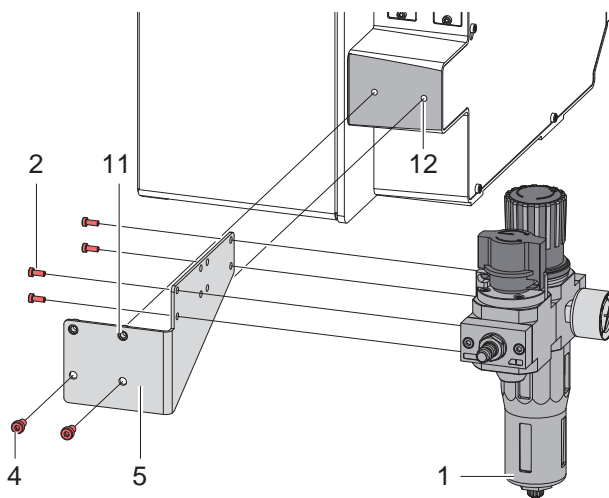

Contents of Delivery

- 1 - Air Pressure Regulation Unit
- 2 - 4 Screws M4x10
- 3 - Connector
- 4 - 2 Screws M6x10
- 5 - Bracket
- 6 - Tube

Mounting

Attaching to the Bracket

- ▶ Attach the air pressure regulation unit (1) with 4 screws M4x10 (2) to the connector (3).
- ▶ Insert the slot nuts (7) of the mounted unit into the slot (10) of the bracket (9).
- ▶ Tighten the screws (8).

Attaching to the Chassis of the Printer

- ▶ Attach the air pressure regulation unit (1) with 4 screws M4x10 (2) to the bracket (5).
- ▶ Attach the mounted unit with 2 screws M6x10 (4) to the drillings (12) of the chassis.

If the drillings (12) are already used for the attachment of a warning light :

- ▶ Dismount warning light.
- ▶ Attach the air pressure regulation unit to the drillings (12).
- ▶ Fix the warning light at the drillings (11) in the bracket (5).

Compressed Air Connection

- ▶ Insert the tube (6) into the connector (17) of the air pressure regulation unit.
- ▶ Connect the tube (6) to the applicator.
- ▶ Connect the compressed air supply (13) to the plug (14). The plug is suitable for a coupling connector DN 7.2.
- ▶ Open the shut-off valve (15) by turning.
- ▶ Lift the cap (16).
- ▶ Set the operating pressure of **4.5 bar**.
- ▶ Press down the cap (16).