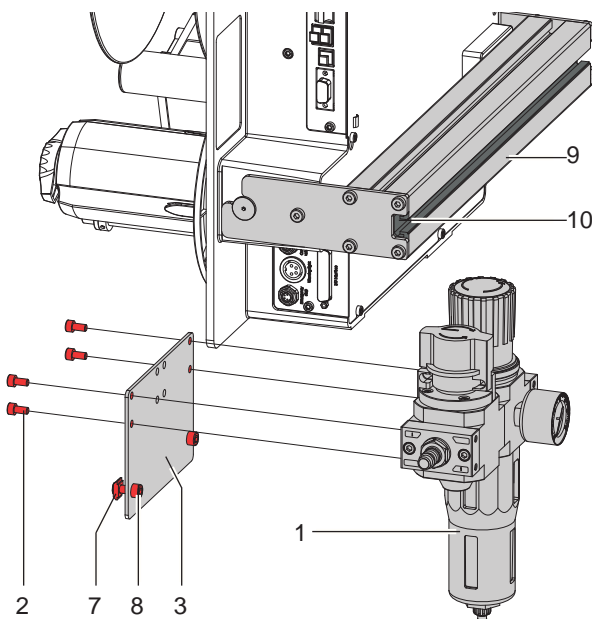

Mounting Instruction

Air Pressure Regulation Unit with Shut-off Valve for Air Jet Box 6114 Hermes+

Edition: 07/2018 · Part No. 9003271

Versions

1. for Hermes+ L
   - 5984805   Air Pressure Regulation Unit L
   with Shut-off Valve for Air Jet Box 6114L
2. for Hermes+ R
   - 5984795   Air Pressure Regulation Unit R
   with Shut-off Valve for Air Jet Box 6114R

Contents of Delivery

- Air Pressure Regulation Unit with Shut-off Valve for Air Jet Box 6114
- 4 Screws M4x10 (2)
- Connector (3)
- 2 Screws M6x10 (4)
- Bracket (5)
- Tube (6)

Mounting

Attaching to the bracket

- Attach the air pressure regulation unit (1) with 2 screws M4x10 (2) to the connector (3).
- Insert the slot nuts (7) of the mounted unit into the slot (10) of the bracket (9).
- Tighten the screws (8).

Attaching to the chassis of the printer

- Attach the air pressure regulation unit (1) with 2 screws M4x10 (2) to the bracket (5).
- Attach the mounted unit with 2 screws M6x10 (4) to the drillings (12) of the chassis.

If the drillings (12) are already used for the attachment of a warning light :

- Dismount warning light.
- Attach the air pressure regulation unit to the drillings (12).
- Fix the warning light at the drillings (11) in the bracket (5).