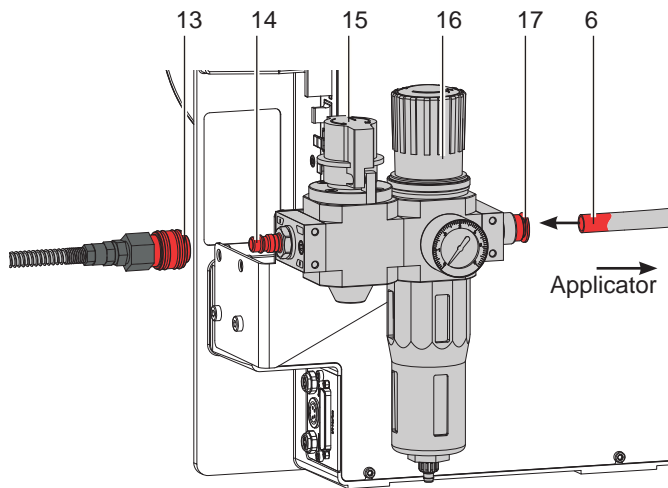

Contents of Delivery

- Air Pressure Regulation Unit with Shut-off Valve for Air Jet Box 6114
- 4 Screws M4x10 (2)
- Connector (3)
- 2 Screws M6x10 (4)
- Bracket (5)
- Tube (6)

Mounting

Attaching to the bracket

- ▶ Attach the air pressure regulation unit (1) with 2 screws M4x10 (2) to the connector (3).
- ▶ Insert the slot nuts (7) of the mounted unit into the slot (10) of the bracket (9).
- ▶ Tighten the screws (8).

Attaching to the chassis of the printer

- ▶ Attach the air pressure regulation unit (1) with 2 screws M4x10 (2) to the bracket (5).
- ▶ Attach the mounted unit with 2 screws M6x10 (4) to the drillings (12) of the chassis.

Compressed Air Connection

- ▶ Insert the tube (6) into the connector (17) of the air pressure regulation unit.
- ▶ Connect the tube (6) to the applicator.
- ▶ Connect the compressed air supply (13) to the plug (14). The plug is suitable for a coupling connector DN 7.2.
- ▶ Open the shut-off valve (15) by turning 90°.
- ▶ Lift the cap (16).
- ▶ Set the operating pressure of **4.5 bar**.
- ▶ Press down the cap (16).