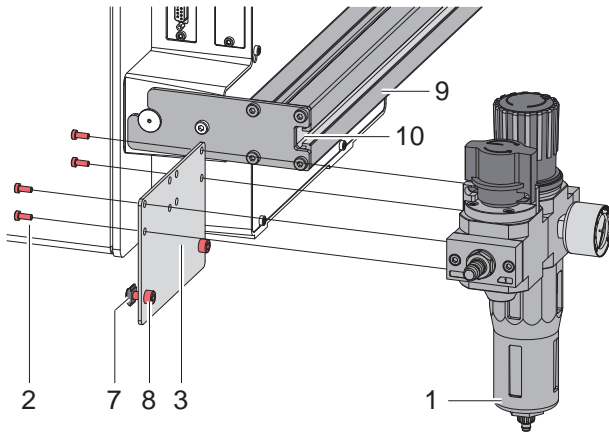

Contents of Delivery

- 1 - Air Pressure Regulation Unit
- 2 - 4 Screws M4x10
- 3 - Connector
- 4 - 2 Screws M6x10
- 5 - Bracket
- 6 - Tube

Mounting

Attaching to the Bracket

- ▶ Attach the air pressure regulation unit (1) with 4 screws M4x10 (2) to the connector (3).
- ▶ Insert the slot nuts (7) of the mounted unit into the slot (10) of the bracket (9).
- ▶ Tighten the screws (8).

Attaching to the Chassis of the Printer

- ▶ Attach the air pressure regulation unit (1) with 4 screws M4x10 (2) to the bracket (5).
- ▶ Attach the mounted unit with 2 screws M6x10 (4) to the drillings (12) of the chassis.

If the drillings (12) are already used for the attachment of a warning light :

- ▶ Dismount warning light.
- ▶ Attach the air pressure regulation unit to the drillings (12).
- ▶ Fix the warning light at the drillings (11) in the bracket (5).

Compressed Air Connection

- ▶ Insert the tube (6) into the connector (17) of the air pressure regulation unit.
- ▶ Connect the tube (6) to the applicator.
- ▶ Connect the compressed air supply (13) to the plug (14). The plug is suitable for a coupling connector DN 7.2.
- ▶ Open the shut-off valve (15) by turning.
- ▶ Lift the cap (16).
- ▶ Set the operating pressure of **4.5 bar**.
- ▶ Press down the cap (16).