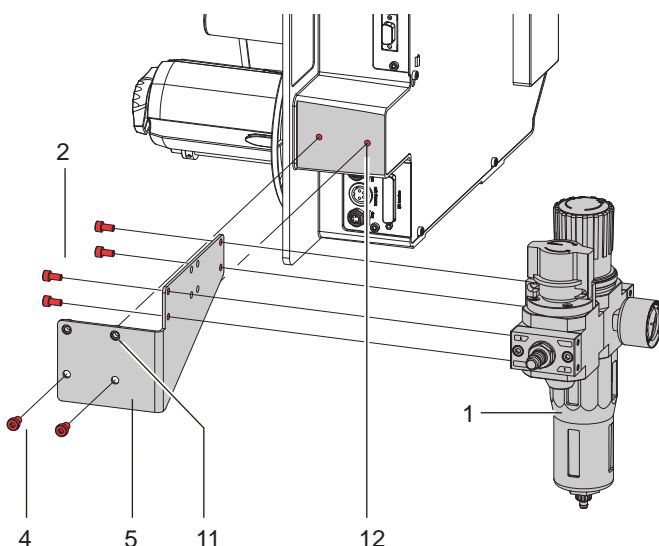

Mounting Instruction

Air Pressure Regulation Unit with Shut-off Valve for Air Jet Box 6114 Hermes+

Edition: 07/2018 · Part No. 9003271

Versions

1. for Hermes+ L
   - 5984805   Air Pressure Regulation Unit L
   with Shut-off Valve for Air Jet Box 6114L
2. for Hermes+ R
   - 5984795   Air Pressure Regulation Unit R
   with Shut-off Valve for Air Jet Box 6114R

Contents of Delivery

- Air Pressure Regulation Unit with Shut-off Valve for Air Jet Box 6114
- 4 Screws M4x10 (2)
- Connector (3)
- 2 Screws M6x10 (4)
- Bracket (5)
- Tube (6)

Mounting

Attaching to the bracket

- Attach the air pressure regulation unit (1) with 2 screws M4x10 (2) to the connector (3).
- Insert the slot nuts (7) of the mounted unit into the slot (10) of the bracket (9).
- Tighten the screws (8).

Attaching to the chassis of the printer

- Attach the air pressure regulation unit (1) with 2 screws M4x10 (2) to the bracket (5).
- Attach the mounted unit with 2 screws M6x10 (4) to the drillings (12) of the chassis.

If the drillings (12) are already used for the attachment of a warning light :

- Dismount warning light.
- Attach the air pressure regulation unit to the drillings (12).
- Fix the warning light at the drillings (11) in the bracket (5).