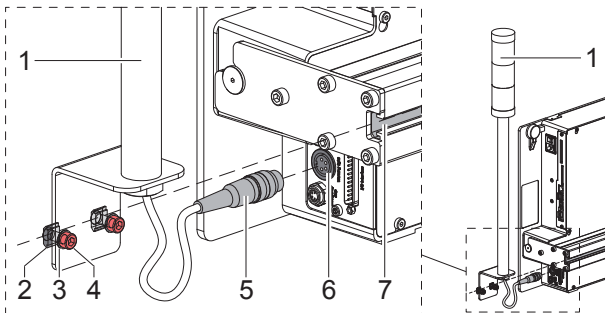

Mounting Instructions

Warning Light Hermes+

Edition: 03/12 · Part No. 9009214

Contents of Delivery

Warning Light (1) inc.

- 2 Slot Nuts (2)
- 2 Spring Washers (3)
- 2 Screws M6x14 (4)
- 2 Screws M6x10 (8)

Mounting

to the bracket

- ▶ Switch off the printer.
- ▶ Insert the slot nuts (2) of the warning light (1) into the slot (7) of the bracket.
- ▶ Tighten the screws (4).
- ▶ Connect the plug (5) to the socket (6).

to the bracket of the service unit

- ▶ Switch off the printer.
- ▶ Dismount the slot nuts (2).
- ▶ Attach the warning light (1) with 2 screws (8) and 2 spring washers (3) at the drillings (10) in the bracket of the service unit.
- ▶ Connect the plug (5) to the socket (6).