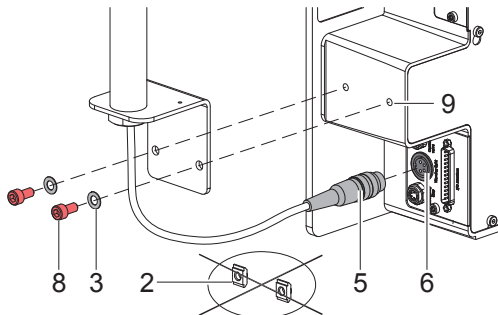

Mounting Instructions

Warning Light Hermes+

Edition: 03/12 · Part No. 9009214

Contents of Delivery

Warning Light (1) inc.

- 2 Slot Nuts (2)
- 2 Spring Washers (3)
- 2 Screws M6x14 (4)
- 2 Screws M6x10 (8)

Mounting

to the bracket

- ▶ Switch off the printer.
- ▶ Insert the slot nuts (2) of the warning light (1) into the slot (7) of the bracket.
- ▶ Tighten the screws (4).
- ▶ Connect the plug (5) to the socket (6).

to the bracket of the service unit

- ▶ Switch off the printer.
- ▶ Dismount the slot nuts (2).
- ▶ Attach the warning light (1) with 2 screws (8) and 2 spring washers (3) at the drillings (10) in the bracket of the service unit.
- ▶ Connect the plug (5) to the socket (6).