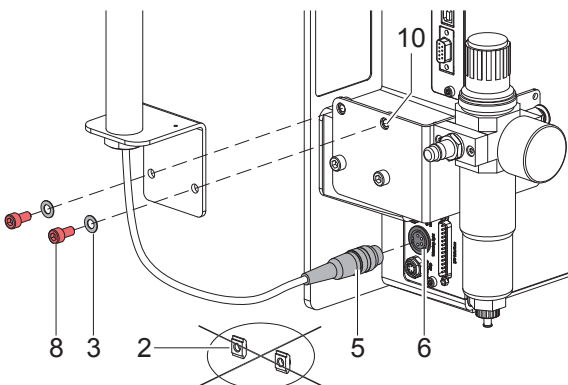

Mounting Instructions

Warning Light Hermes+

Edition: 03/12 · Part No. 9009214

Contents of Delivery

Warning Light (1) inc.

- 2 Slot Nuts (2)
- 2 Spring Washers (3)
- 2 Screws M6x14 (4)
- 2 Screws M6x10 (8)

Mounting

to the bracket

- ▶ Switch off the printer.
- ▶ Insert the slot nuts (2) of the warning light (1) into the slot (7) of the bracket.
- ▶ Tighten the screws (4).
- ▶ Connect the plug (5) to the socket (6).

to the bracket of the service unit

- ▶ Switch off the printer.
- ▶ Dismount the slot nuts (2).
- ▶ Attach the warning light (1) with 2 screws (8) and 2 spring washers (3) at the drillings (10) in the bracket of the service unit.
- ▶ Connect the plug (5) to the socket (6).