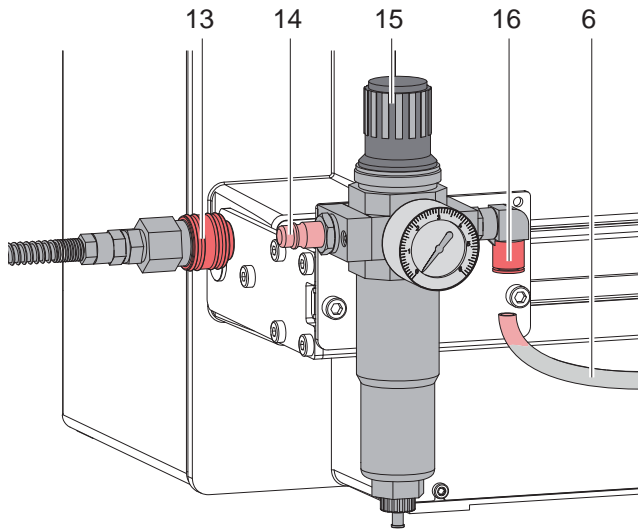

Compressed Air Connection

- Insert the tube (6) into the connector (16) of the air pressure regulation unit.
- Connect the tube (6) to the applicator.
- Connect the compressed air supply (13) to the plug (14). The plug is suitable for a coupling connector DN 7.2.
- Lift the cap (15).
- Set the operating pressure of **4.5 bar**.
- Press down the cap (15).

Germany
cab Produkttechnik GmbH & Co KG
Karlsruhe
Phone +49 721 6626 0
www.cab.de

USA
cab Technology, Inc.
Chelmsford, MA
Phone +1 978 250 8321
www.cab.de/us

Taiwan
cab Technology Co., Ltd.
Taipei
Phone +886 (02) 8227 3966
www.cab.de/tw

China
cab (Shanghai) Trading Co., Ltd.
Guangzhou
Phone +86 (020) 2831 7358
www.cab.de/cn

France
cab Technologies S.à.r.l.
Niedermodern
Phone +33 388 722501
www.cab.de/fr

Mexico
cab Technology, Inc.
Juárez
Phone +52 656 682 4301
www.cab.de/es

China
cab (Shanghai) Trading Co., Ltd.
Shanghai
Phone +86 (021) 6236 3161
www.cab.de/cn

South Africa
cab Technology (Pty) Ltd.
Randburg
Phone +27 11 886 3580
www.cab.de/za