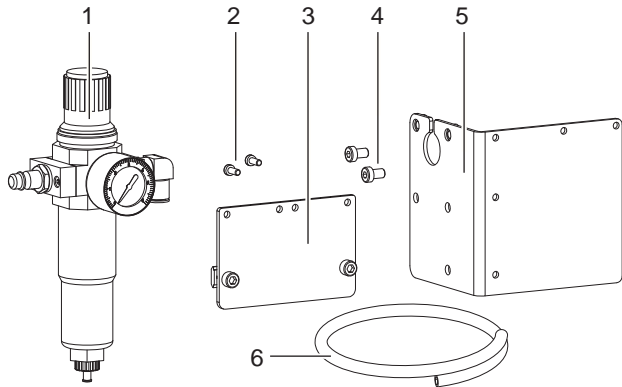

Mounting Instruction

Air Pressure Regulation Unit Hermes+

Edition: 07/2018 · Part No. 9003265

Versions

- for Hermes+ L
 - 5955735 Air Pressure Regulation Unit L
- for Hermes+ R
 - 5955736 Air Pressure Regulation Unit R

Contents of Delivery

- Air Pressure Regulation Unit
- 2 Screws M4x10 (2)
- Connector (3)
- 2 Screws M6x10 (4)
- Bracket (5)
- Tube (6)

Mounting

Attaching to the bracket

- ▶ Attach the air pressure regulation unit (1) with 2 screws M4x10 (2) to the connector (3).
- ▶ Insert the slot nuts (7) of the mounted unit into the slot (10) of the bracket (9).
- ▶ Tighten the screws (8).

Attaching to the chassis of the printer

- ▶ Attach the air pressure regulation unit (1) with 2 screws M4x10 (2) to the bracket (5).
- ▶ Attach the mounted unit with 2 screws M6x10 (4) to the drillings (12) of the chassis.

Compressed Air Connection

- ▶ Insert the tube (6) into the connector (16) of the air pressure regulation unit.
- ▶ Connect the tube (6) to the applicator.
- ▶ Connect the compressed air supply (13) to the plug (14). The plug is suitable for a coupling connector DN 7.2.
- ▶ Lift the cap (15).
- ▶ Set the operating pressure of **4.5 bar**.
- ▶ Press down the cap (15).