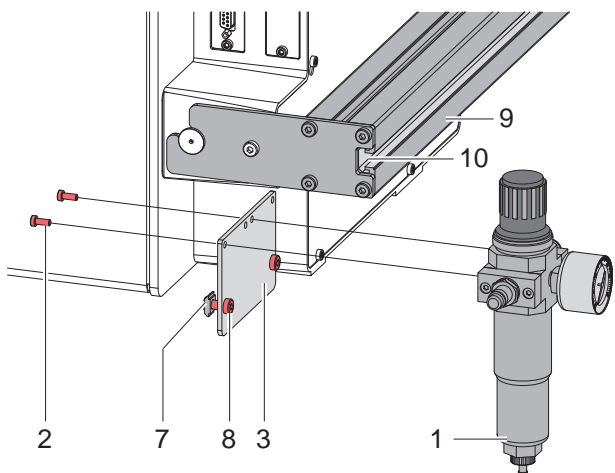

### Contents of Delivery

- 1 - Air Pressure Regulation Unit
- 2 - 2 Screws M4x10
- 3 - Connector
- 4 - 2 Screws M6x10
- 5 - Bracket
- 6 - Tube

#### Attaching to the Bracket

- ▶ Attach the air pressure regulation unit (1) with 2 screws M4x10 (2) to the connector (3).
- ▶ Insert the slot nuts (7) of the mounted unit into the slot (10) of the bracket (9).
- ▶ Tighten the screws (8).