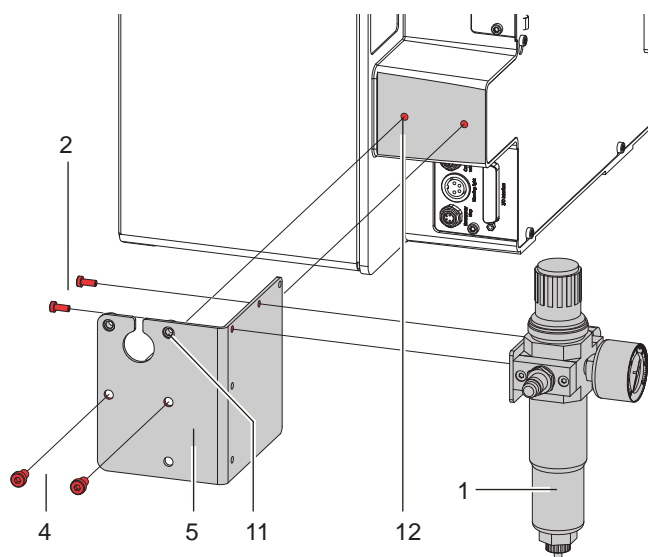

Contents of Delivery

- Air Pressure Regulation Unit
- 2 Screws M4x10 (2)
- Connector (3)
- 2 Screws M6x10 (4)
- Bracket (5)
- Tube (6)

Mounting

Attaching to the bracket

- ▶ Attach the air pressure regulation unit (1) with 2 screws M4x10 (2) to the connector (3).
- ▶ Insert the slot nuts (7) of the mounted unit into the slot (10) of the bracket (9).
- ▶ Tighten the screws (8).

Attaching to the chassis of the printer

- ▶ Attach the air pressure regulation unit (1) with 2 screws M4x10 (2) to the bracket (5).
- ▶ Attach the mounted unit with 2 screws M6x10 (4) to the drillings (12) of the chassis.

If the drillings (12) are already used for the attachment of a warning light :

- ▶ Dismount warning light.
- ▶ Attach the air pressure regulation unit to the drillings (12).
- ▶ Fix the warning light at the drillings (11) in the bracket (5).

Compressed Air Connection

- ▶ Insert the tube (6) into the connector (16) of the air pressure regulation unit.
- ▶ Connect the tube (6) to the applicator.
- ▶ Connect the compressed air supply (13) to the plug (14). The plug is suitable for a coupling connector DN 7.2.
- ▶ Lift the cap (15).
- ▶ Set the operating pressure of **4.5 bar**.
- ▶ Press down the cap (15).