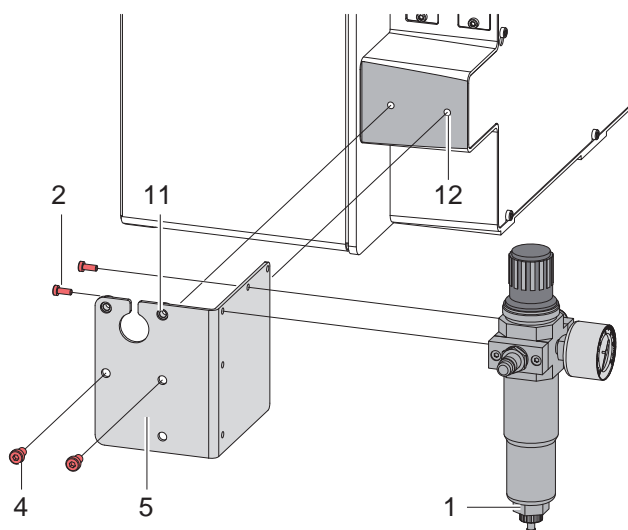

Attaching to the Chassis of the Printer

- Attach the air pressure regulation unit (1) with 2 screws M4x10 (2) to the bracket (5).
- Attach the mounted unit with 2 screws M6x10 (4) to the drillings (12) of the chassis.

If the drillings (12) are already used for the attachment of a warning light :

- Dismount warning light.
- Attach the air pressure regulation unit to the drillings (12).
- Fix the warning light at the drillings (11) in the bracket (5).