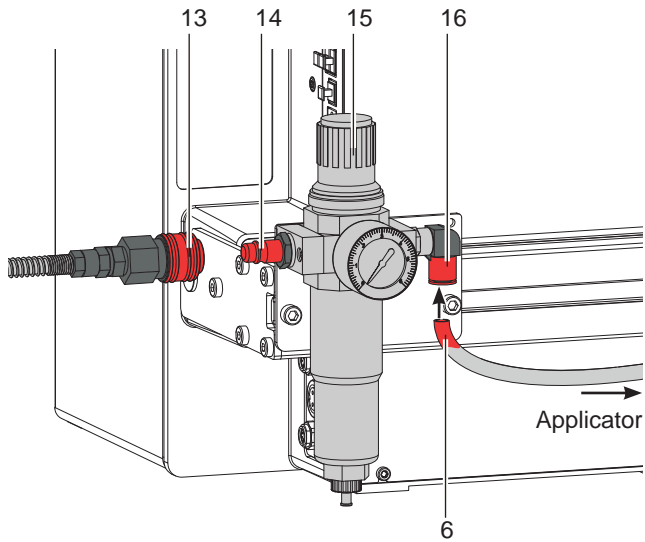

Contents of Delivery

- Air Pressure Regulation Unit
- 2 Screws M4x10 (2)
- Connector (3)
- 2 Screws M6x10 (4)
- Bracket (5)
- Tube (6)

Mounting

Attaching to the bracket

- ▶ Attach the air pressure regulation unit (1) with 2 screws M4x10 (2) to the connector (3).
- ▶ Insert the slot nuts (7) of the mounted unit into the slot (10) of the bracket (9).
- ▶ Tighten the screws (8).

Attaching to the chassis of the printer

- ▶ Attach the air pressure regulation unit (1) with 2 screws M4x10 (2) to the bracket (5).
- ▶ Attach the mounted unit with 2 screws M6x10 (4) to the drillings (12) of the chassis.

If the drillings (12) are already used for the attachment of a warning light :

- ▶ Dismount warning light.
- ▶ Attach the air pressure regulation unit to the drillings (12).
- ▶ Fix the warning light at the drillings (11) in the bracket (5).

Compressed Air Connection

- ▶ Insert the tube (6) into the connector (16) of the air pressure regulation unit.
- ▶ Connect the tube (6) to the applicator.
- ▶ Connect the compressed air supply (13) to the plug (14). The plug is suitable for a coupling connector DN 7.2.
- ▶ Lift the cap (15).
- ▶ Set the operating pressure of **4.5 bar**.
- ▶ Press down the cap (15).