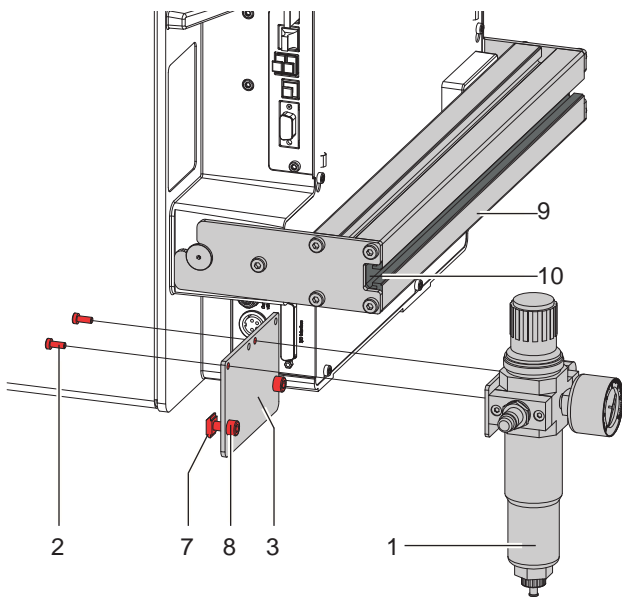

Mounting Instruction

Air Pressure Regulation Unit Hermes+

Edition: 07/2018 · Part No. 9003265

Versions

- for Hermes+ L
 - 5955735 Air Pressure Regulation Unit L
- for Hermes+ R
 - 5955736 Air Pressure Regulation Unit R

Contents of Delivery

- Air Pressure Regulation Unit
- 2 Screws M4x10 (2)
- Connector (3)
- 2 Screws M6x10 (4)
- Bracket (5)
- Tube (6)

Mounting

Attaching to the bracket

- ▶ Attach the air pressure regulation unit (1) with 2 screws M4x10 (2) to the connector (3).
- ▶ Insert the slot nuts (7) of the mounted unit into the slot (10) of the bracket (9).
- ▶ Tighten the screws (8).

Attaching to the chassis of the printer

- ▶ Attach the air pressure regulation unit (1) with 2 screws M4x10 (2) to the bracket (5).
- ▶ Attach the mounted unit with 2 screws M6x10 (4) to the drillings (12) of the chassis.

Compressed Air Connection

- ▶ Insert the tube (6) into the connector (16) of the air pressure regulation unit.
- ▶ Connect the tube (6) to the applicator.
- ▶ Connect the compressed air supply (13) to the plug (14). The plug is suitable for a coupling connector DN 7.2.
- ▶ Lift the cap (15).
- ▶ Set the operating pressure of **4.5 bar**.
- ▶ Press down the cap (15).