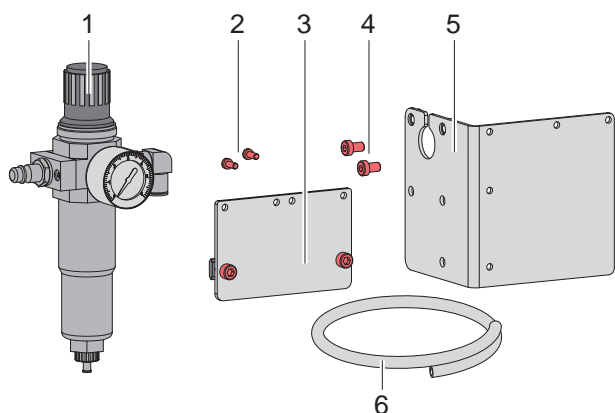

Assembly Instructions

Air Pressure Regulation Unit HERMES Q / Hermes+

Edition: 08/2019 · Part No. 9003265