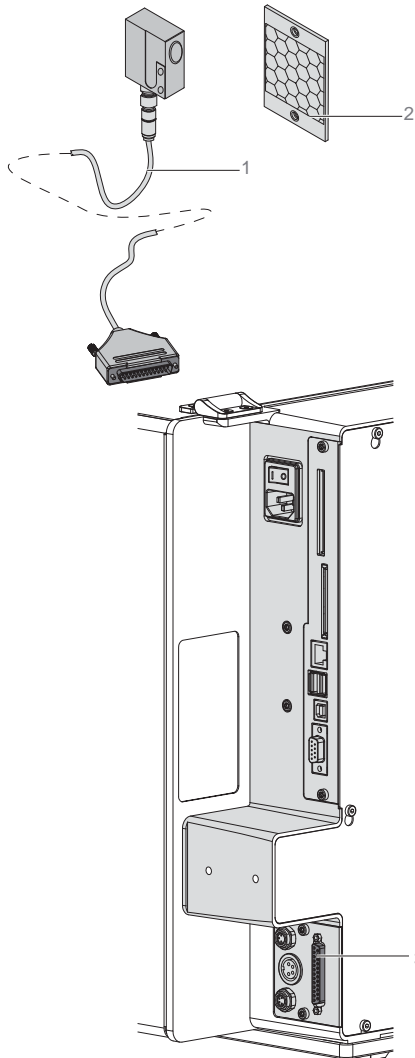

## Mounting Instruction Product Sensor PLC

Part.-No. 5955712

Edition: 1/10 · Part.-No. 9008955

### Function

The Product Sensor is an optional unit for applicators on a Hermes+ printer.

To control the print and labelling process an external signal is needed, which will be start the labelling cycles. That signal is provided by the Product Sensor.

The reflective sensor sends out a beam which will be mirrored by the reflector. A labelling cycle will be started, when the product to be labelled interrupts the beam.

The length of the connecting cable amounts to 2 m.

#### Attention !

Switch off the printer system before mounting the sensor.

- ▶ Connect the 25-pin socket of the sensor (1) to the peripheral interface (3) on the printer.
- ▶ Mount the Product Sensor according to the individual conditions.
- The Product Sensor (reflective sensor, reflector) has to be arranged in such a way that the product to be labelled interrupts the beam.
- The distance reflective sensor - reflector may amount to 2 m maximally.
- ▶ Switch on the printer system.
- ▶ Check whether the beam of light is reflected correctly. With correct reflection of the beam a LED lights up at the back of the reflective sensor.