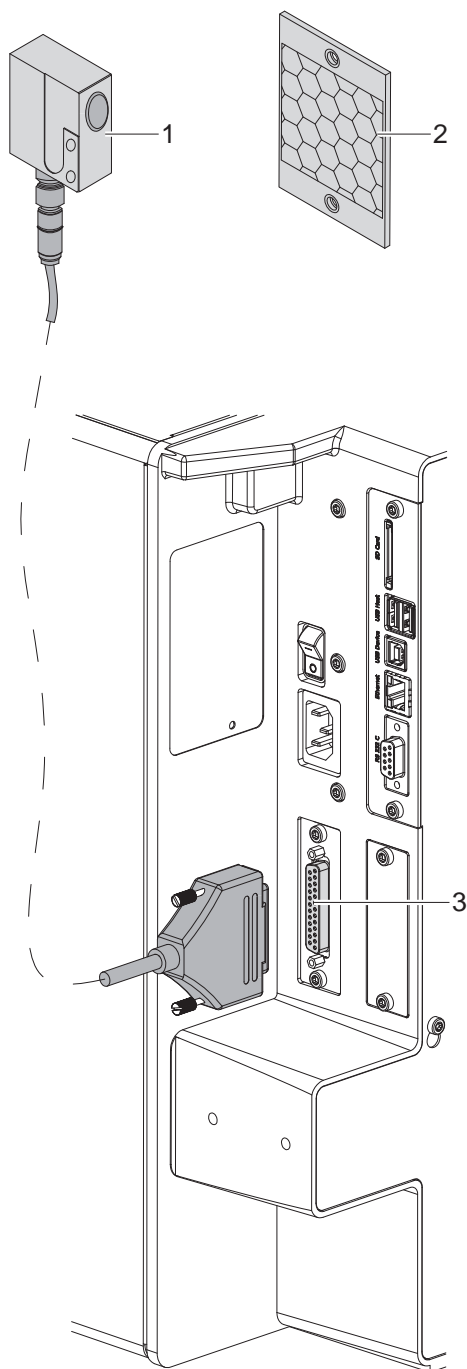

## Assembly Instructions

### Product Sensor HERMES Q / Hermes+

Edition: 08/2019 · Part No. 9009056

### Contents of Delivery

5964300 Product Sensor 25 pin

- 1 - Reflective sensor
- 2 - Reflector

The reflective sensor (1) sends out a light beam which will be mirrored by the reflector (2). A labelling cycle will be started when the product to be labeled interrupts the light beam.

The length of the connecting cable amounts to 2 m.