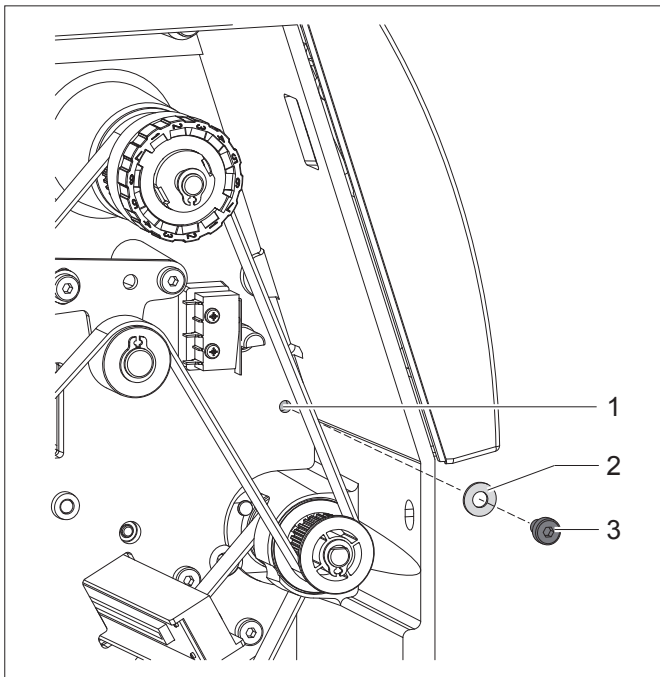

Mounting Instructions

Antistatic Brush (Part No. 5958678)

Edition: 3/10 · Part No. 9008694

Contents of Delivery

- Antistatic Brush
- 2 Screws DIN7984-M4x6
- Washer DIN125-A4.3

Function

The antistatic brush is made to reduce electrostatic charges around the printhead unit.

Mounting

Danger!

Risk of death via electric shock!

- ▶ Before opening the housing cover, disconnect the device from the mains supply and wait at least one minute until the power supply unit has discharged.

- ▶ Remove the rear cover.
- ▶ Insert the screw (3) incl. washer (2) from the rear side into the drilling (1).

Attention!

- ▶ Do not insert screw (3) without washer (2). Otherwise the screw (3) protruding through the chassis would hinder opening and closing the printhead.

- ▶ Tighten the screw (3).
- ▶ Mount the rear cover.
- ▶ Put the antistatic brush (5) with the lower elongated hole onto the thread of screw (3)
- ▶ Fix the antistatic brush in the upper elongated hole with the screw (6) at the drilling (4).