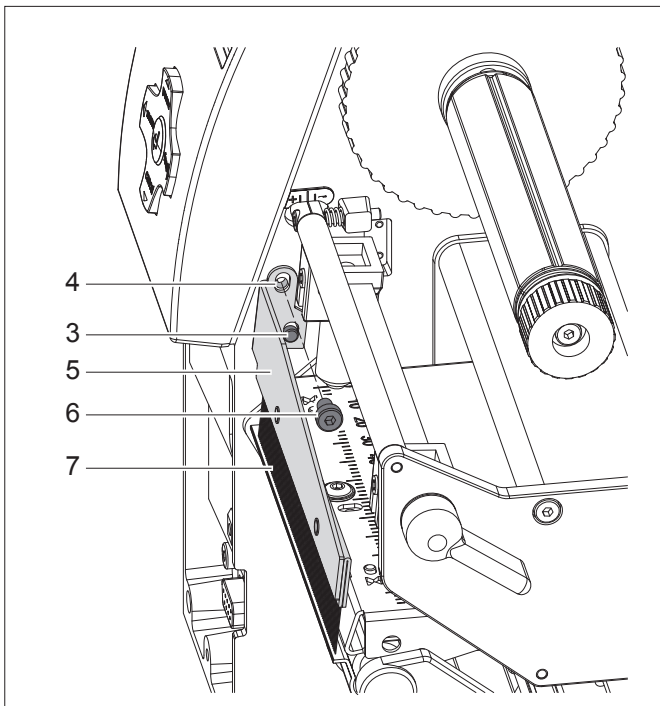

Mounting Instructions

Antistatic Brush (Part No. 5958678)

Edition: 3/10 · Part No. 9008694

Contents of Delivery

- Antistatic Brush
- 2 Screws DIN7984-M4x6
- Washer DIN125-A4.3

Function

The antistatic brush is made to reduce electrostatic charges around the printhead unit.

Mounting

Danger!

Risk of death via electric shock!

- ▶ Before opening the housing cover, disconnect the device from the mains supply and wait at least one minute until the power supply unit has discharged.

- ▶ Remove the rear cover.
- ▶ Insert the screw (3) incl. washer (2) from the rear side into the drilling (1).

Attention!

- ▶ Do not insert screw (3) without washer (2). Otherwise the screw (3) protruding through the chassis would hinder opening and closing the printhead.

- ▶ Tighten the screw (3).
- ▶ Mount the rear cover.
- ▶ Put the antistatic brush (5) with the lower elongated hole onto the thread of screw (3)
- ▶ Fix the antistatic brush in the upper elongated hole with the screw (6) at the drilling (4).